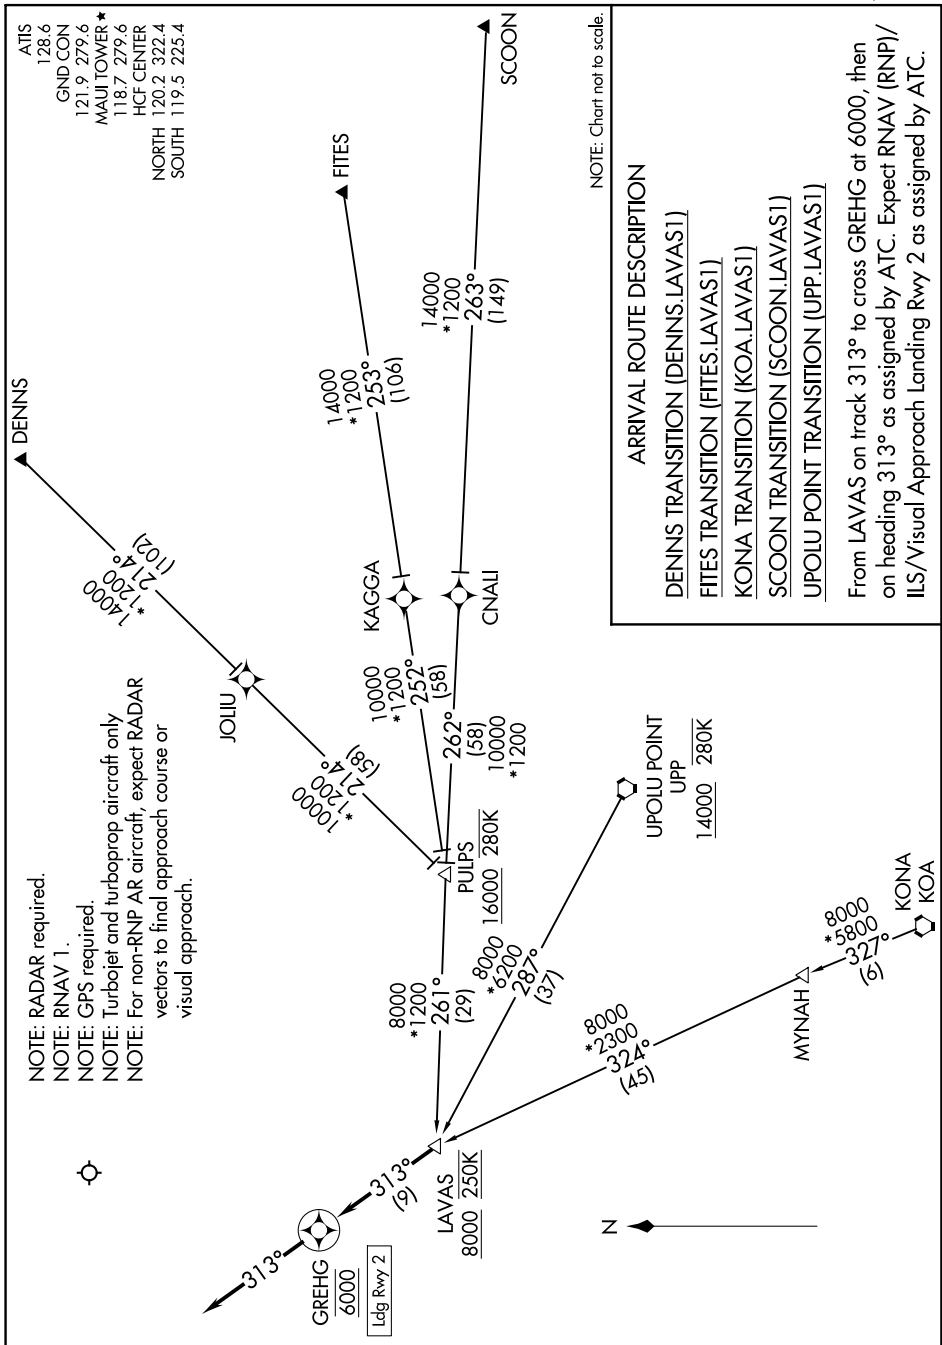

(LAVAS.LAVAS1) 19171

# LAVAS ONE ARRIVAL (RNAV)

AL-762 (FAA)

KAHULUI (OGG) (PHOG)

KAHULUI, HAWAII

PAC, 23 FEB 2023 to 20 APR 2023

PAC, 23 FEB 2023 to 20 APR 2023

# LAVAS ONE ARRIVAL (RNAV)

(LAVAS.LAVAS1) 20JUN19

KAHULUI, HAWAII

KAHULUI (OGG) (PHOG)