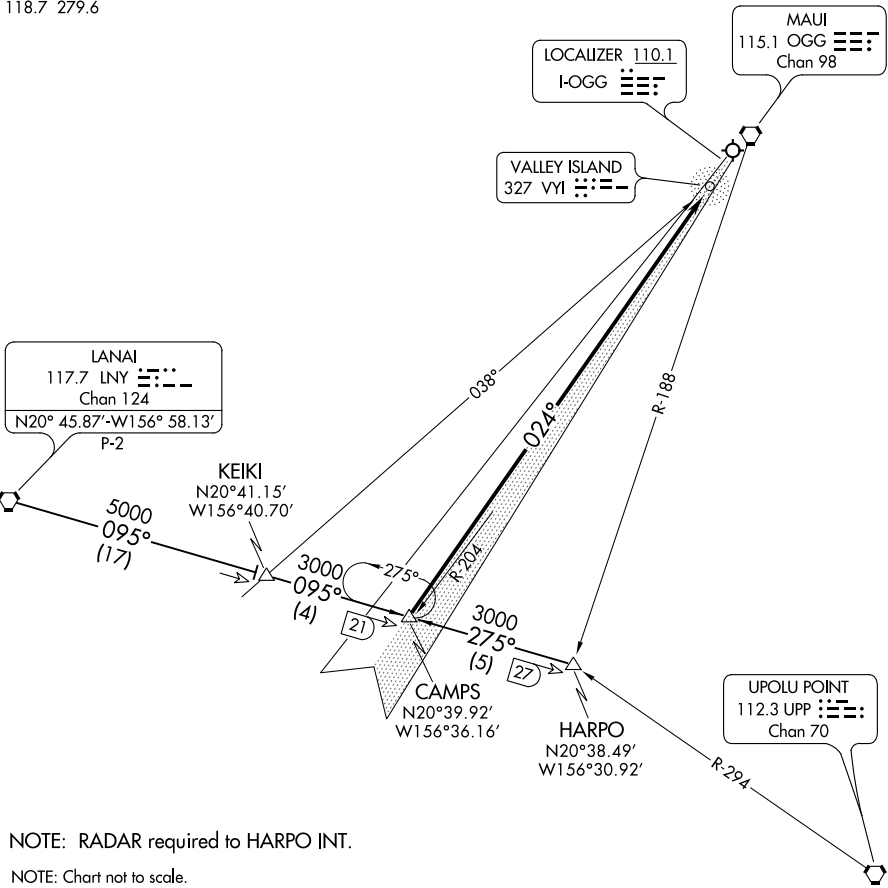

ATIS
128.6
HCF CENTER
119.5 225.4
MAUI TOWER★
118.7 279.6

PAC, 23 FEB 2023 to 20 APR 2023

PAC, 23 FEB 2023 to 20 APR 2023

NOTE: RADAR required to HARPO INT.

NOTE: Chart not to scale.

ARRIVAL ROUTE DESCRIPTION

HARPO TRANSITION (HARPO.CAMPS3): From over HARPO INT via LNY R-095 to CAMPS INT. Thence

LANAI TRANSITION (LNY.CAMPS3): From over LNY VORTAC via KEIKI INT and LNY R-095 to CAMPS INT. Thence

. . . . From over CAMPS INT on I-OGG localizer course to Kahului Airport.

LOST COMMUNICATIONS:

At CAMPS INT, proceed with the ILS RWY 2 approach.