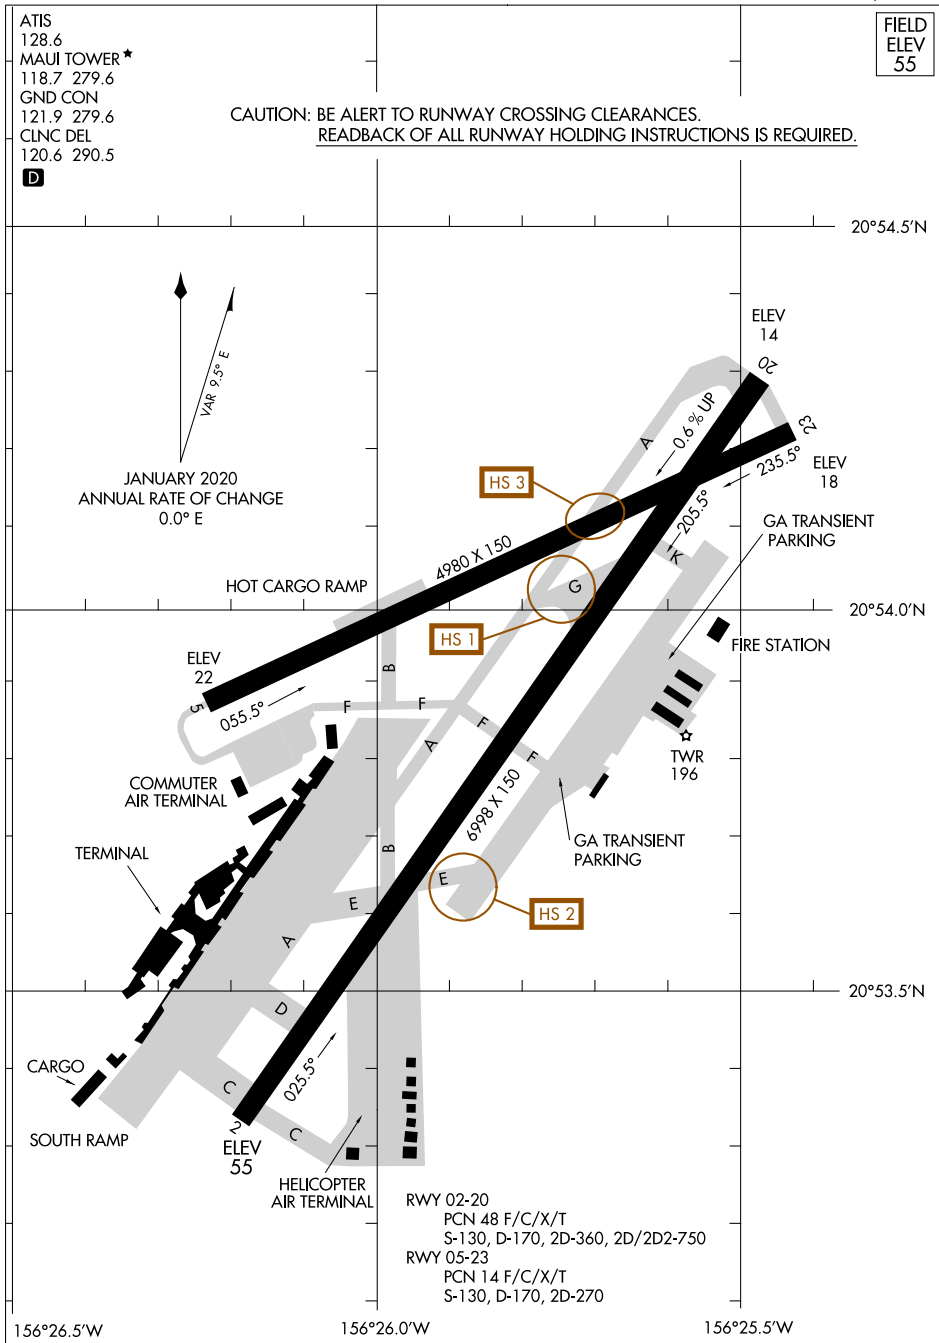

20310

# AIRPORT DIAGRAM

AL-762 (FAA)

KAHULUI (OGG)(PHOG)  
KAHULUI, HAWAII

ATIS  
 128.6  
 MAUI TOWER \*  
 118.7 279.6  
 GND CON  
 121.9 279.6  
 CLNC DEL  
 120.6 290.5

FIELD  
 ELEV  
 55

CAUTION: BE ALERT TO RUNWAY CROSSING CLEARANCES.  
 READBACK OF ALL RUNWAY HOLDING INSTRUCTIONS IS REQUIRED.

JANUARY 2020  
 ANNUAL RATE OF CHANGE  
 0.0° E

PAC: 23 FEB 2023 to 20 APR 2023

PAC: 23 FEB 2023 to 20 APR 2023

156°26.5"W

156°26.0"W

156°25.5"W