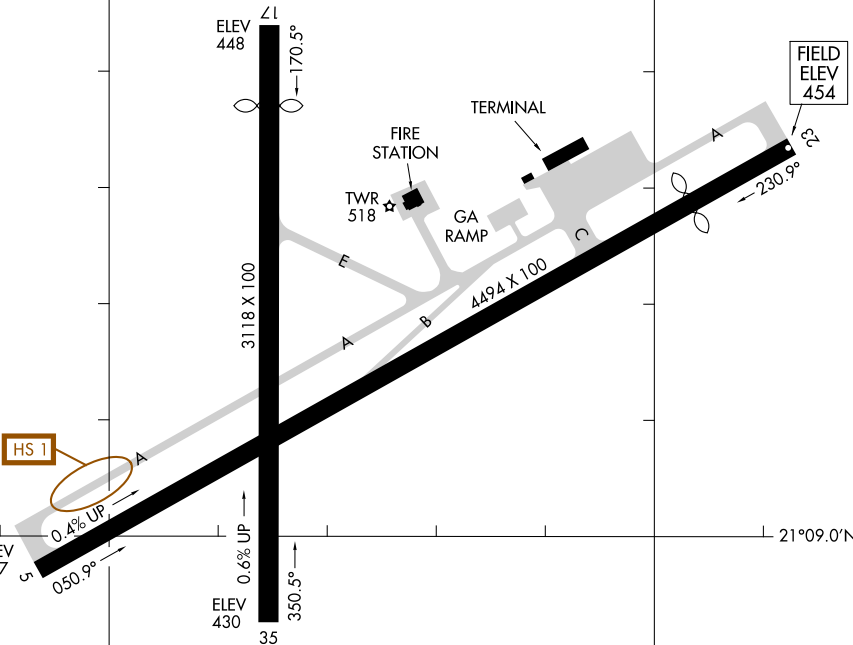

22195

AIRPORT DIAGRAM

MOLOKAI (MKK) (PHMK)
KAUNAKAKAI, HAWAII

AL-759 (FAA)

ATIS
128.2
MOLOKAI TOWER ★
125.7 306.2
GND CON
121.9

21°09.5'N

PAC: 23 FEB 2023 to 20 APR 2023

21°09.0'N

PAC: 23 FEB 2023 to 20 APR 2023

RWY 05-23
PCN 28 F/A/W/T
S-30, D-48
RWY 17-35
PCN 4 F/B/W/T
S-13

CAUTION: BE ALERT TO RUNWAY CROSSING CLEARANCES.
REARBACK OF ALL RUNWAY HOLDING INSTRUCTIONS IS REQUIRED.

157°06.0'W

157°05.5'W

AIRPORT DIAGRAM

22195

KAUNAKAKAI, HAWAII
MOLOKAI (MKK) (PHMK)