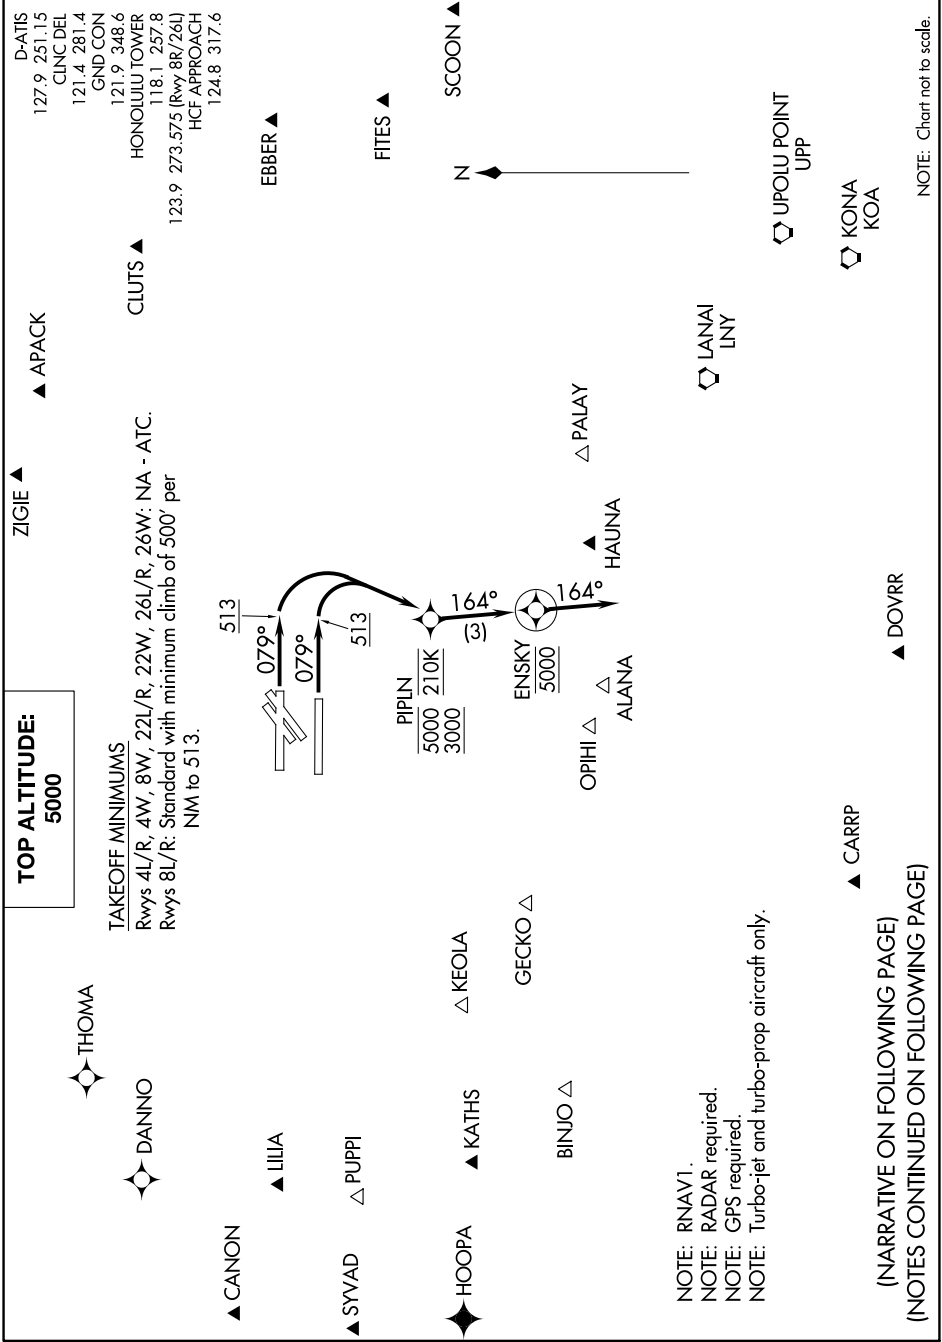

PIPLN ONE DEPARTURE (RNAV)

AL-754 (FAA)

DANIEL K INOUYE INTL (HNL) (PHNL)
HONOLULU, HAWAII

PAC, 23 FEB 2023 to 20 APR 2023

NOTE: RNAV.
 NOTE: RADAR required.
 NOTE: GPS required.
 NOTE: Turbo-jet and turbo-prop aircraft only.

(NARRATIVE ON FOLLOWING PAGE)
 (NOTES CONTINUED ON FOLLOWING PAGE)

NOTE: Chart not to scale.

PIPLN ONE DEPARTURE (RNAV)

PAC, 23 FEB 2023 to 20 APR 2023