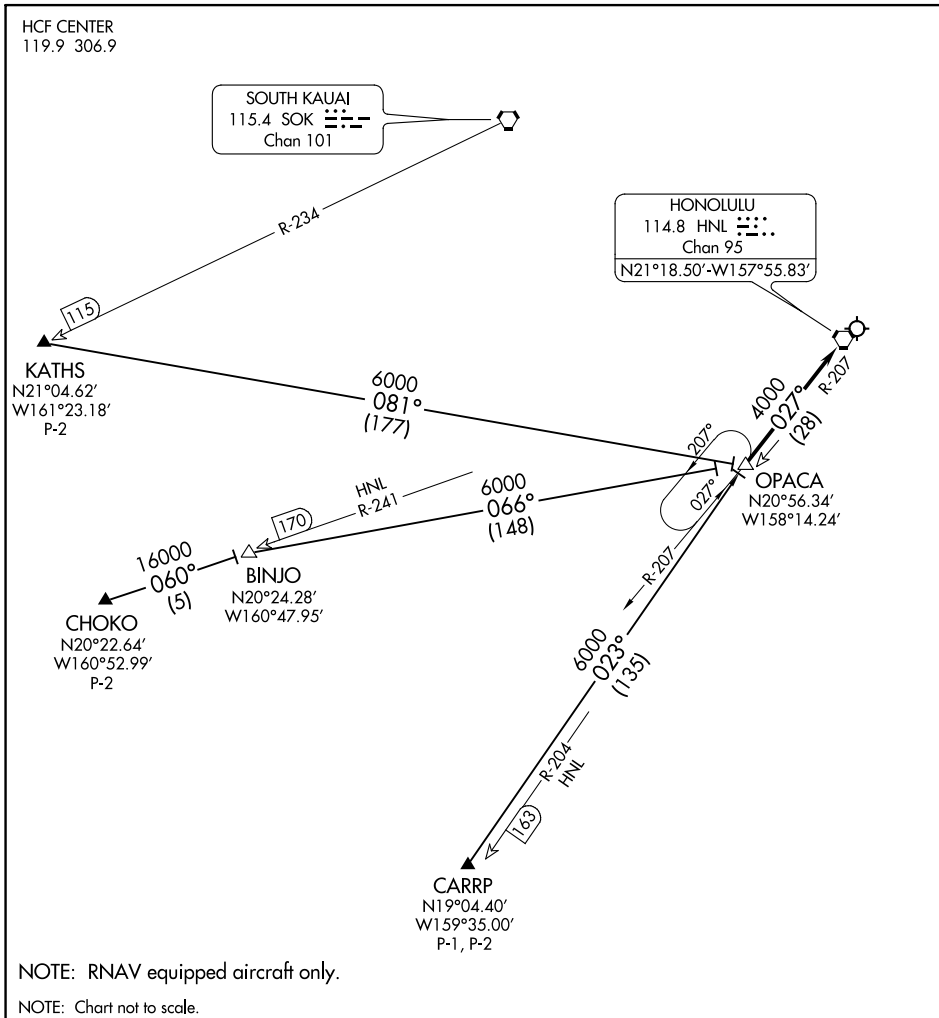

(OPACA.OPACA4) 20030
OPACA FOUR ARRIVAL

DANIEL K INOUYE INTL (HNL) (PHNL)
 HONOLULU, HAWAII

AL-754 (FAA)

PAC: 23 FEB 2023 to 20 APR 2023

PAC: 23 FEB 2023 to 20 APR 2023

ARRIVAL ROUTE DESCRIPTION

CARRP TRANSITION (CARRP.OPACA4): From over CARRP WP, RNAV direct to OPACA DME. Thence. . .

CHOKO TRANSITION (CHOKO.OPACA4): From over CHOKO WP, RNAV direct to BINJO DME, then direct to OPACA DME. Thence. . .

KATHS TRANSITION (KATHS.OPACA4): From over KATHS WP, RNAV direct to OPACA DME. Thence. . .

. . . From over OPACA DME via HNL R-207 to HNL VORTAC, expect RADAR vectors to final approach course.

OPACA FOUR ARRIVAL
 (OPACA.OPACA4) 06JAN94

HONOLULU, HAWAII
 DANIEL K INOUYE INTL (HNL) (PHNL)