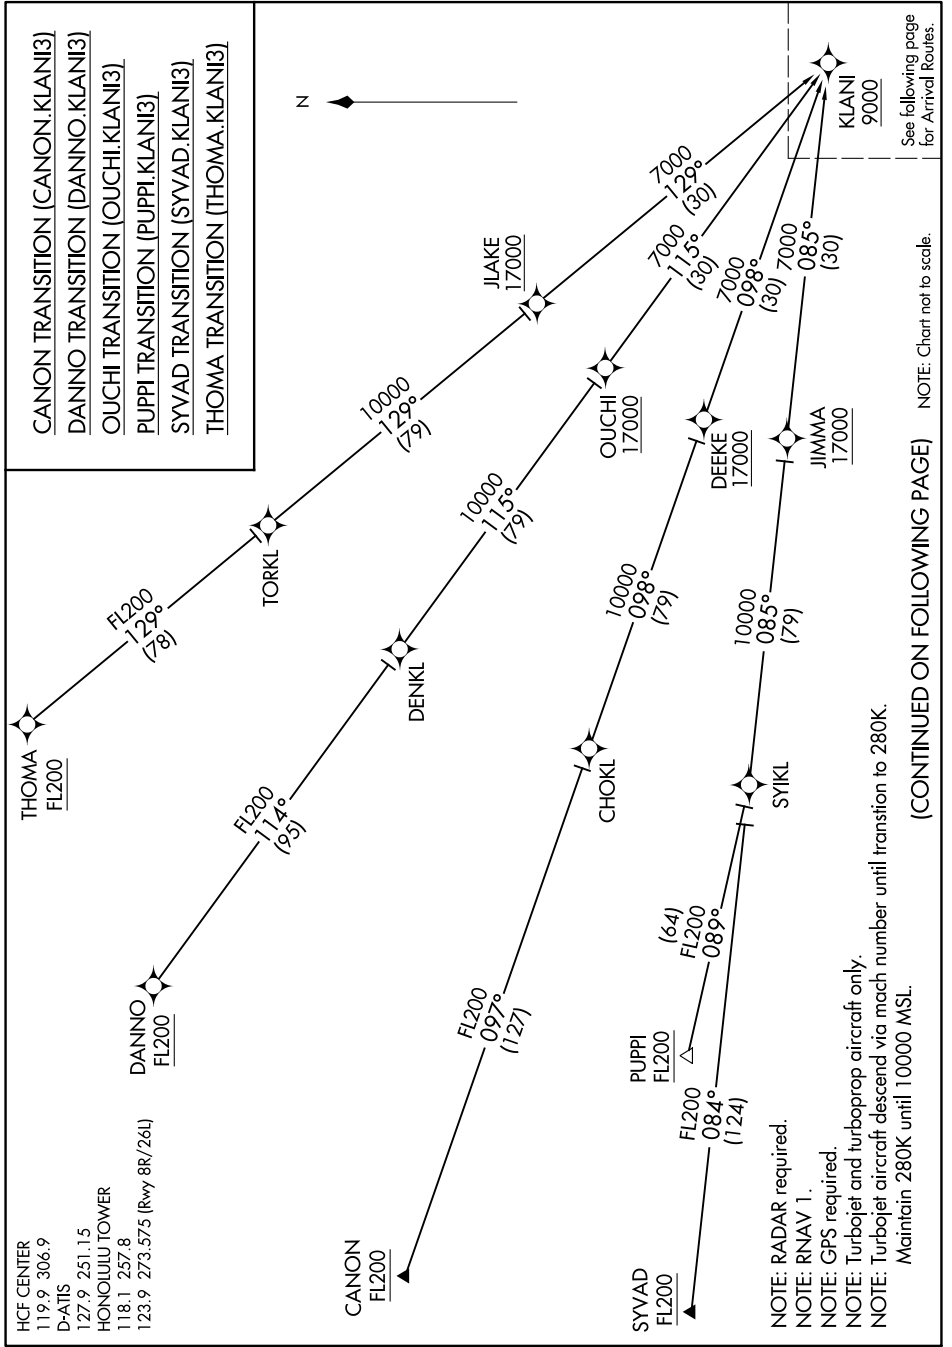

KLANI THREE ARRIVAL (RNAV) Transition Routes

HONOLULU, HAWAII

PAC, 23 FEB 2023 to 20 APR 2023

See following page for Arrival Routes.

NOTE: Chart not to scale.

(CONTINUED ON FOLLOWING PAGE)

PAC, 23 FEB 2023 to 20 APR 2023

KLANI THREE ARRIVAL (RNAV) Transition Routes

HONOLULU, HAWAII