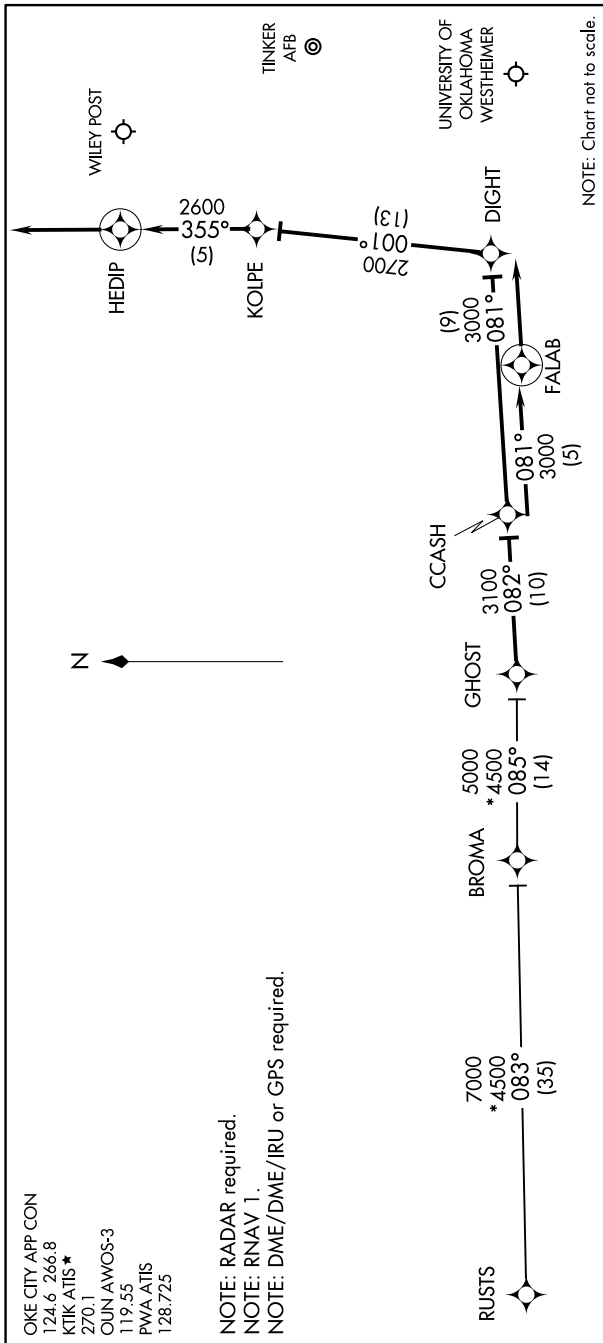

# CCASH ONE ARRIVAL (RNAV)

OKLAHOMA CITY, OKLAHOMA

SC-1, 23 MAR 2023 to 20 APR 2023

## ARRIVAL ROUTE DESCRIPTION

BROMA TRANSITION (BROMA.CCASH1):  
RUSTS TRANSITION (RUSTS.CCASH1):

From GHOST on track 082° to CCASH.

LANDING OUN/KTIK: From CCASH on track 081° to FALAB, then on track 081°. Expect radar vectors to final approach course.

LANDING PWA RW17L: From CCASH on track 081° to DIGHT, then on track 001° to KOLPE, then on track 355° to HEDIP, then on track 355°. Expect radar vectors to final approach course.

LANDING PWA RW35R: From CCASH on track 081° to FALAB, then on track 081°. Expect radar vectors to final approach course.