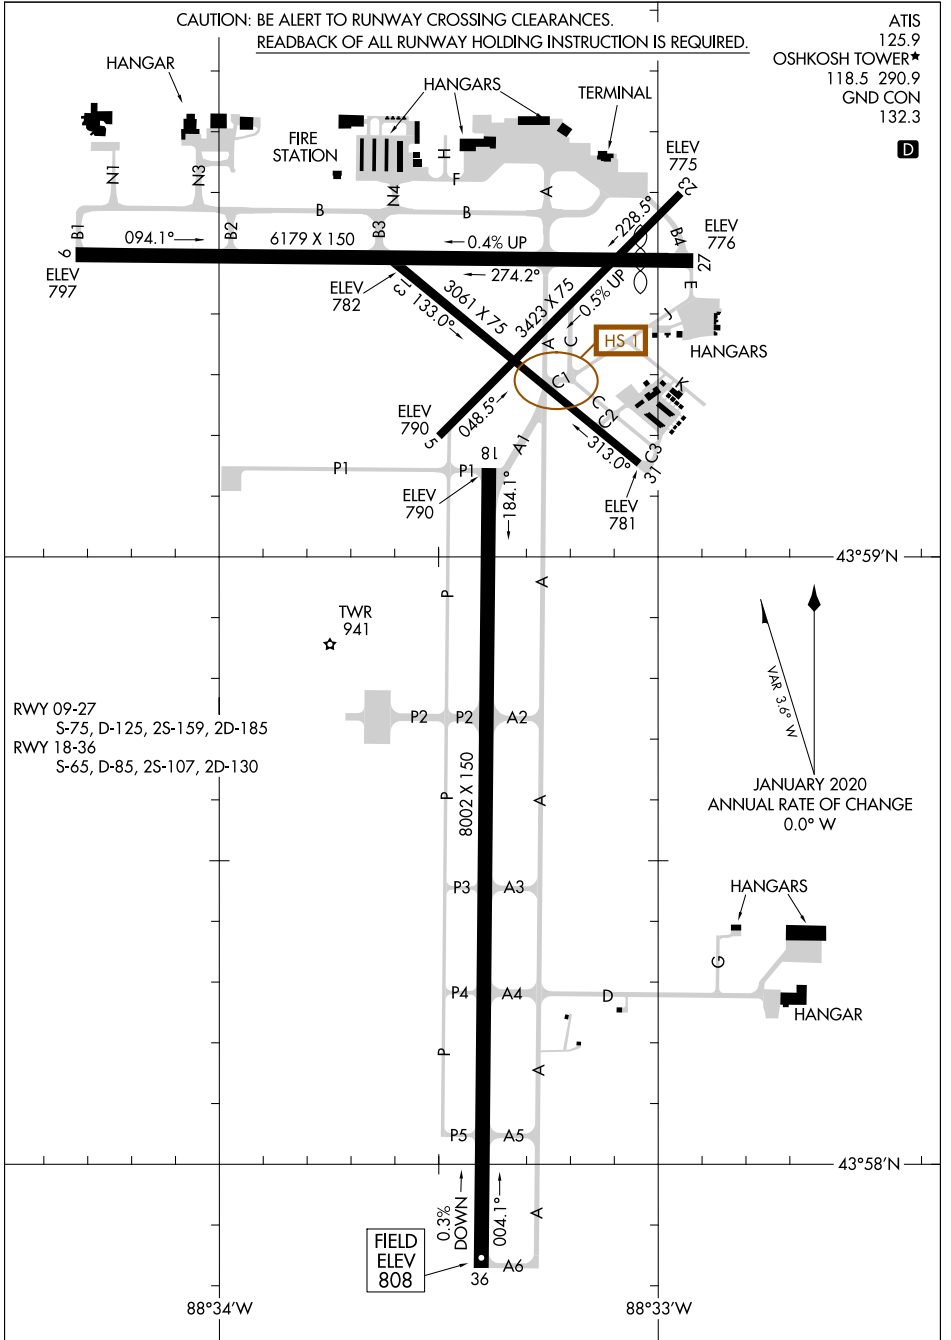

AIRPORT DIAGRAM

WITTMAN RGNL (OSH)
OSHKOSH, WISCONSIN

AL-730 (FAA)

EC-3, 23 MAR 2023 to 20 APR 2023

EC-3, 23 MAR 2023 to 20 APR 2023