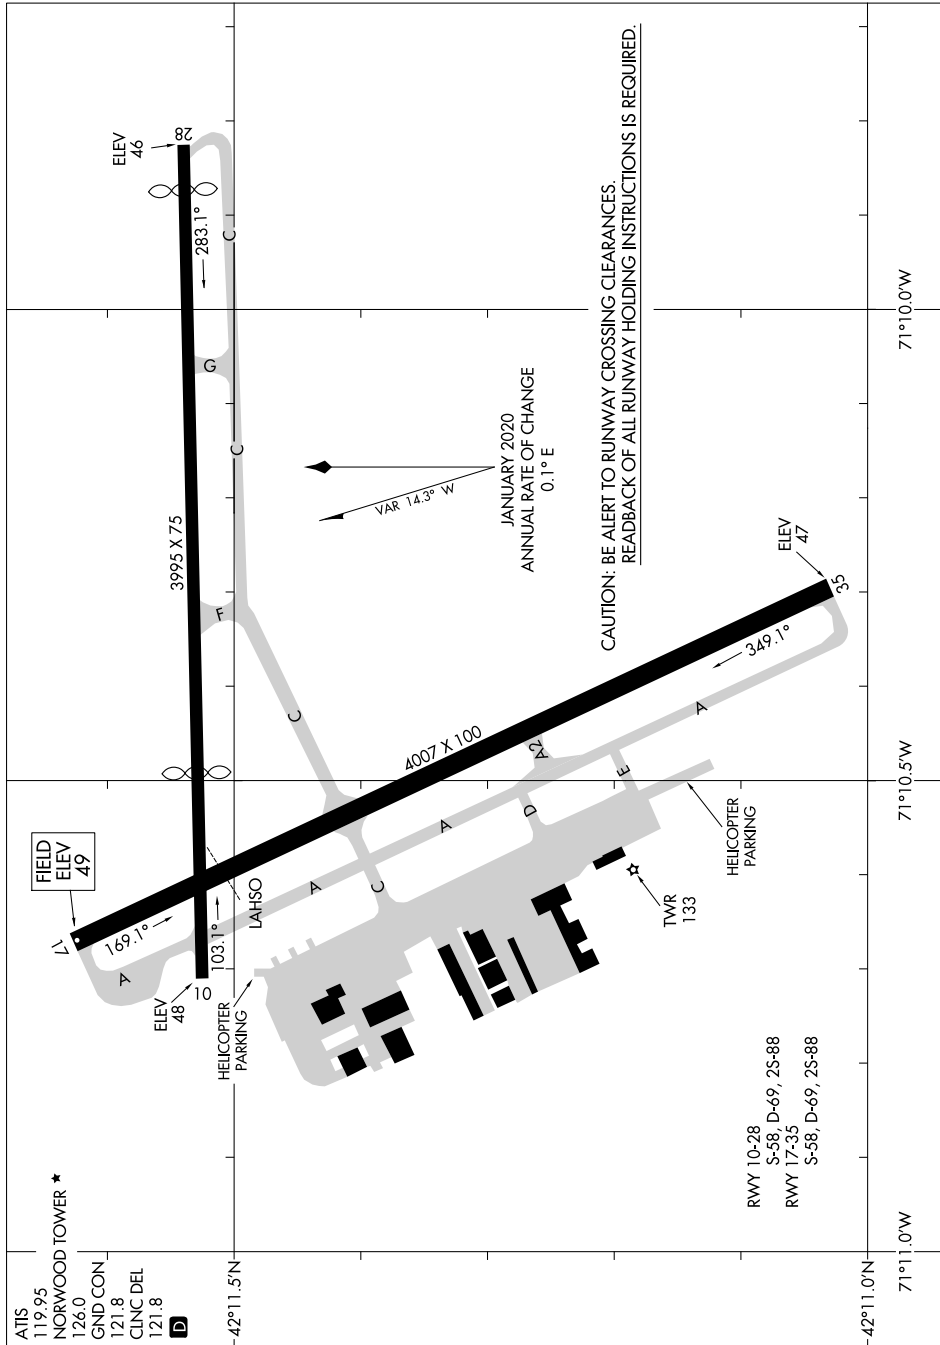

AIRPORT DIAGRAM

AL-725 (FAA)

NORWOOD MEML (OWD)
NORWOOD, MASSACHUSETTS

NE-1, 23 MAR 2023 to 20 APR 2023

CAUTION: BE ALERT TO RUNWAY CROSSING CLEARANCES.
READBACK OF ALL RUNWAY HOLDING INSTRUCTIONS IS REQUIRED.

RWY 10-28
S-58, D-69, 2S-88
RWY 17-35
S-58, D-69, 2S-88

AIRPORT DIAGRAM

NORWOOD, MASSACHUSETTS
NORWOOD MEML (OWD)

NE-1, 23 MAR 2023 to 20 APR 2023