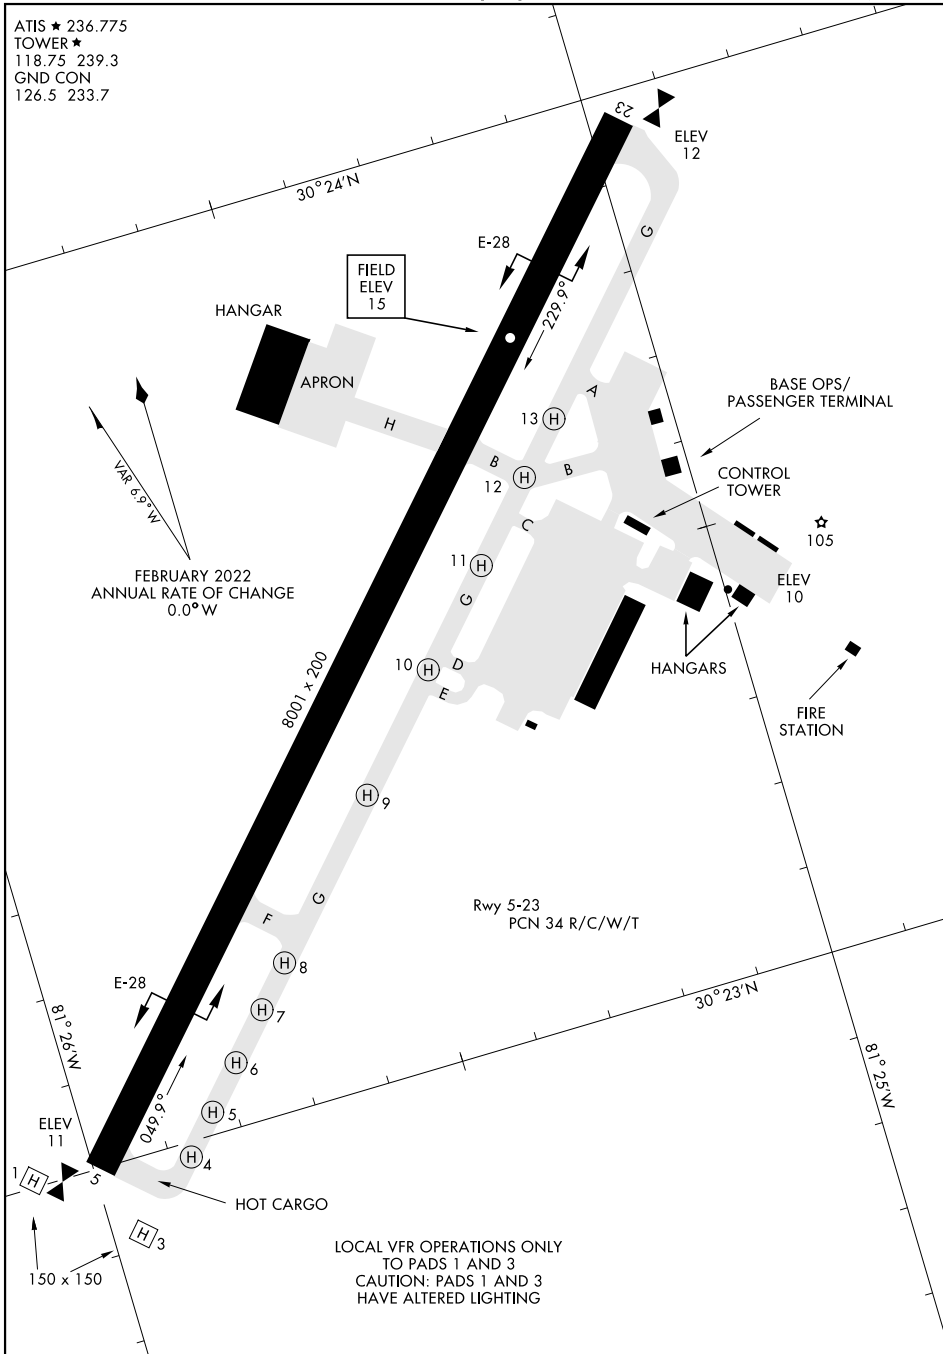

22055

AIRPORT DIAGRAM

MAYPORT NS (ADM DAVID L. MCDONALD FLD) (KNRB)

AL-722 [USN]

MAYPORT, FLORIDA

ATIS ★ 236.775
TOWER ★
118.75 239.3
GND CON
126.5 233.7

SE-3, 23 MAR 2023 to 20 APR 2023

SE-3, 23 MAR 2023 to 20 APR 2023

AIRPORT DIAGRAM

MAYPORT, FLORIDA

MAYPORT NS (ADM DAVID L. MCDONALD FLD) (KNRB)