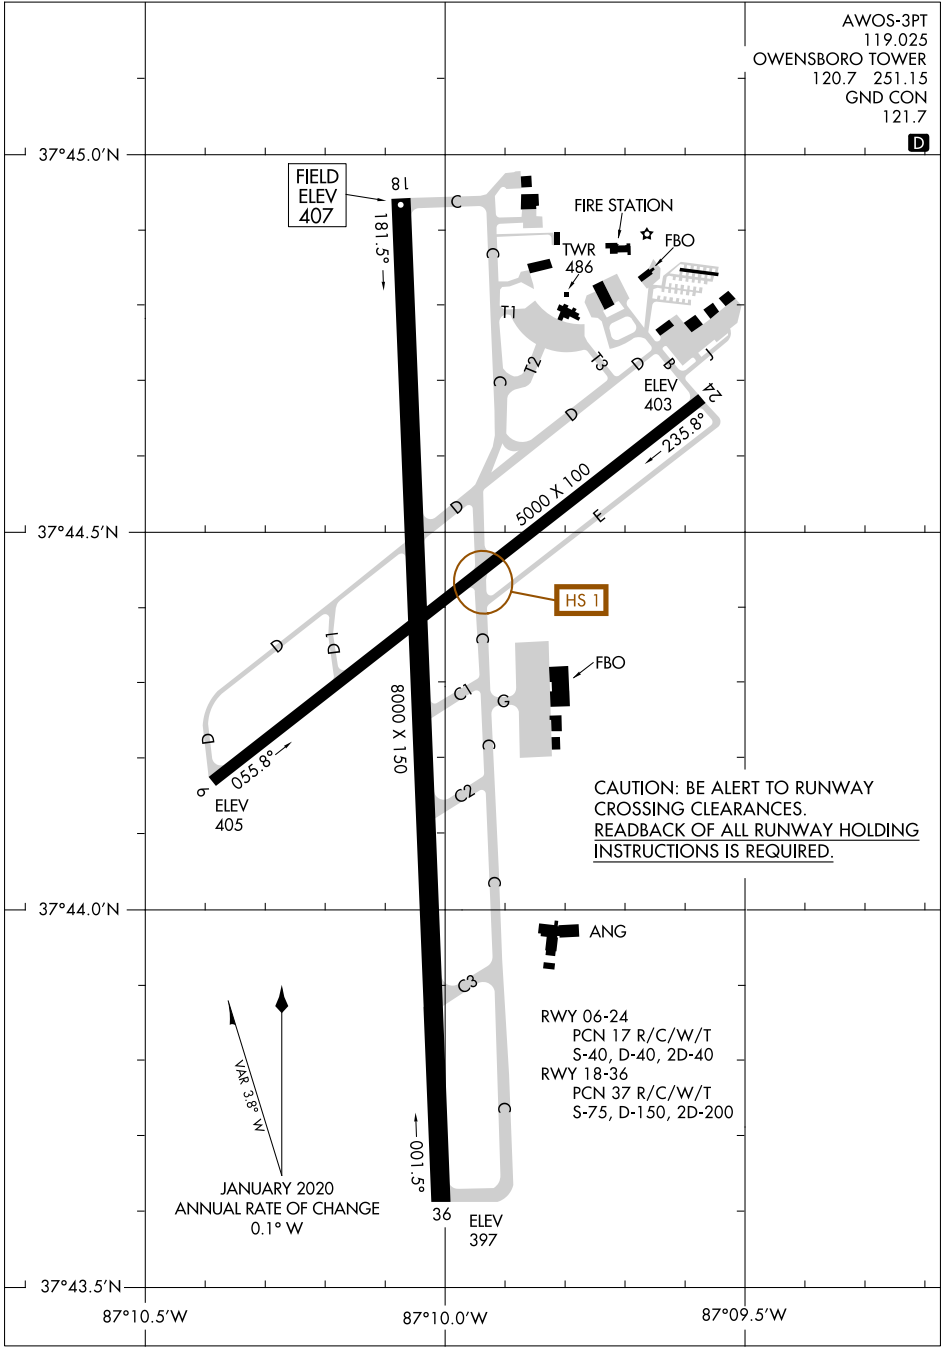

AIRPORT DIAGRAM

OWENSBORO/DAVISS COUNTY RGNL (OWB)
AL-707 (FAA) OWENSBORO, KENTUCKY

AWOS-3PT
119.025
OWENSBORO TOWER
120.7 251.15
GND CON
121.7

D

SE-1, 23 MAR 2023 to 20 APR 2023

SE-1, 23 MAR 2023 to 20 APR 2023

AIRPORT DIAGRAM

OWENSBORO, KENTUCKY
OWENSBORO/DAVISS COUNTY RGNL (OWB)