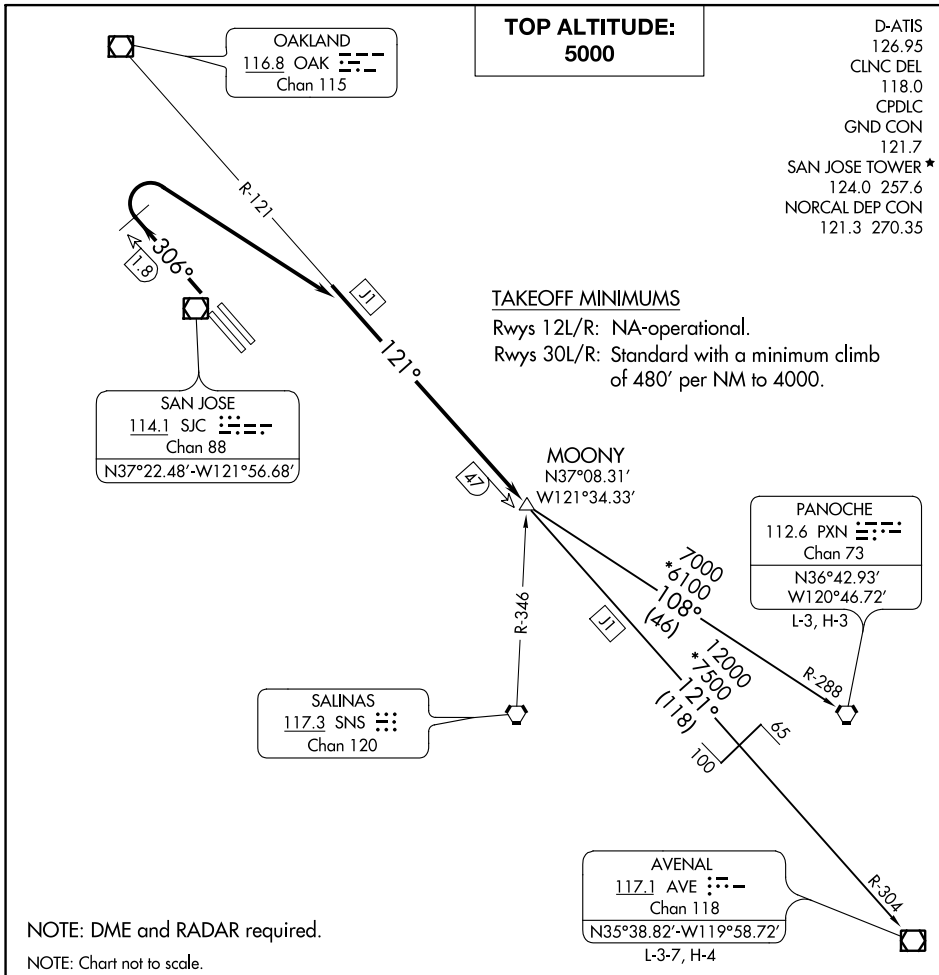

(SJC3.MOONY) 19227

# SAN JOSE THREE DEPARTURE

AL-693 (FAA)

NORMAN Y MINETA SAN JOSE INTL (SJC)

SAN JOSE, CALIFORNIA

SW-2, 23 MAR 2023 to 20 APR 2023

SW-2, 23 MAR 2023 to 20 APR 2023

## DEPARTURE ROUTE DESCRIPTION

**TAKEOFF RUNWAYS 30L/R:** Climb heading 306° to SJC 1.8 DME NW of SJC VOR/DME, then turn right to intercept and proceed on OAK R-121 to MOONY INT, thence. . . .  
 . . . on (transition) or (assigned route). Maintain 5000, expect clearance to filed altitude ten minutes after departure.

**AVENAL TRANSITION (SJC3.AVE):** From over MOONY INT on OAK R-121 and AVE R-304 to AVE VOR/DME.

**PANOCHÉ TRANSITION (SJC3.PXN):** From over MOONY INT on PXN R-288 to PXN VORTAC.