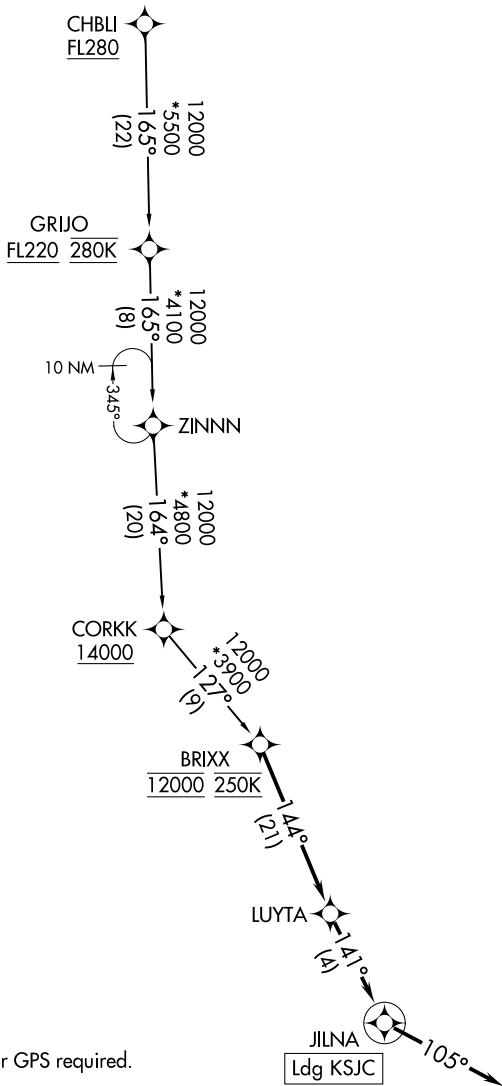

(BRXX.BRXX3) 21168

BRXX THREE ARRIVAL (RNAV)

AL-693 (FAA)

NORMAN Y MINETA SAN JOSE INTL (SJC)
SAN JOSE, CALIFORNIA

OAKLAND CENTER
125.85 323.0
NORCAL APP CON
133.95 317.6
D-ATIS
126.95
GND CON
121.7
SAN JOSE TOWER*
124.0 257.6

NOTE: RADAR required.
NOTE: RNAV 1.
NOTE: DME/DME/IRU or GPS required.

NOTE: Chart not to scale.

ARRIVAL ROUTE DESCRIPTION

CHBLI TRANSITION (CHBLI.BRXX3)

From BRXX on track 144° to LUYTA, then on track 141° to JILNA, then on heading 105° or as assigned by ATC. Expect RADAR vectors to final approach course.

BRXX THREE ARRIVAL (RNAV)

(BRXX.BRXX3) 17JUN21

SAN JOSE, CALIFORNIA
NORMAN Y MINETA SAN JOSE INTL (SJC)

SW-2, 23 MAR 2023 to 20 APR 2023

SW-2, 23 MAR 2023 to 20 APR 2023