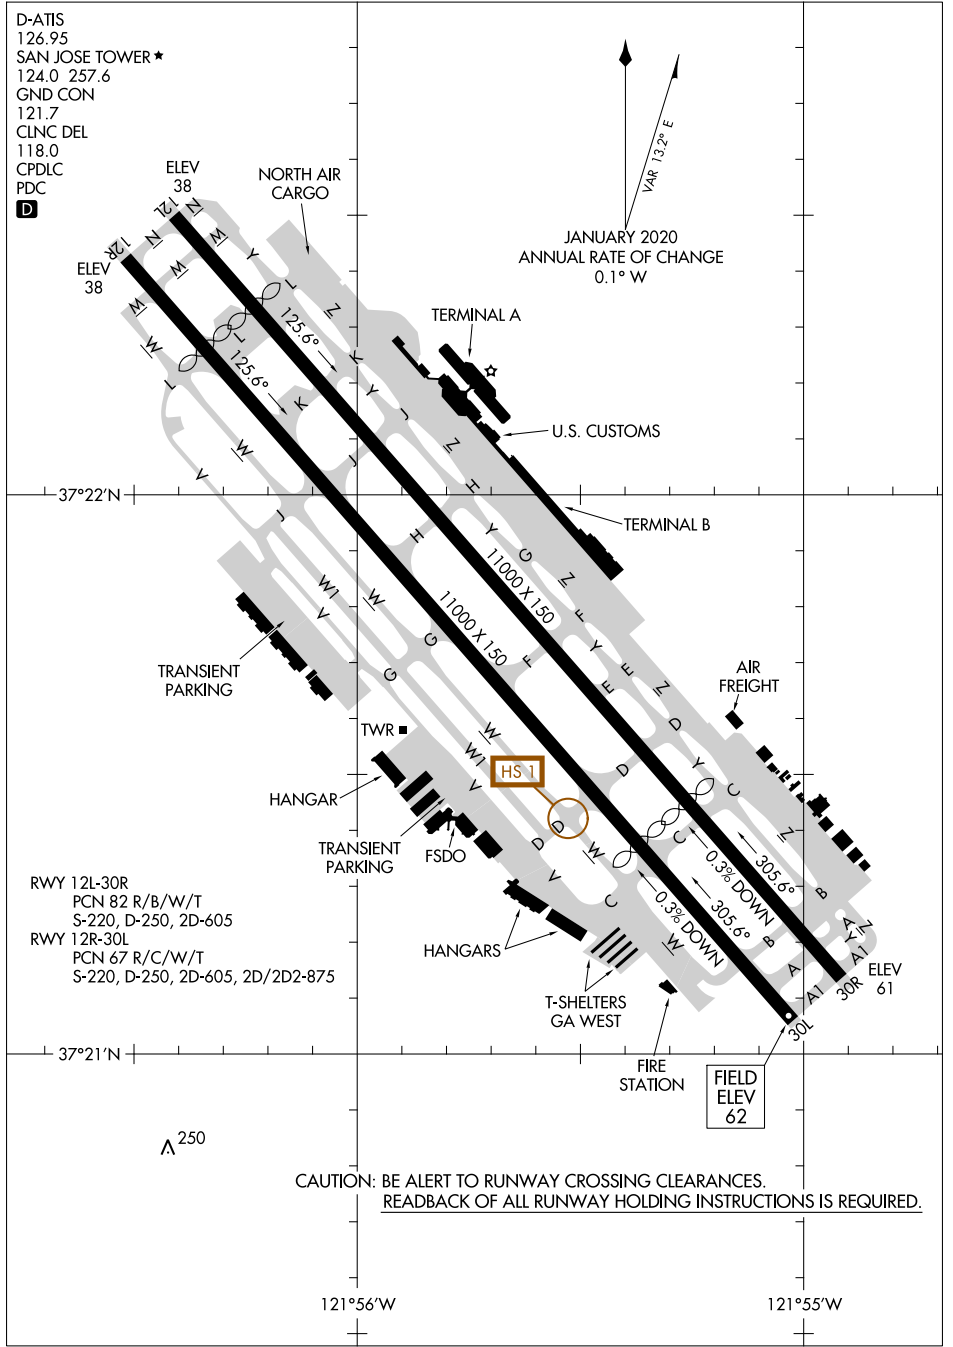

AIRPORT DIAGRAM

D-ATIS
126.95
SAN JOSE TOWER ★
124.0 257.6
GND CON
121.7
CLNC DEL
118.0
CPDLC
PDC
D

SW-2, 23 MAR 2023 to 20 APR 2023

SW-2, 23 MAR 2023 to 20 APR 2023