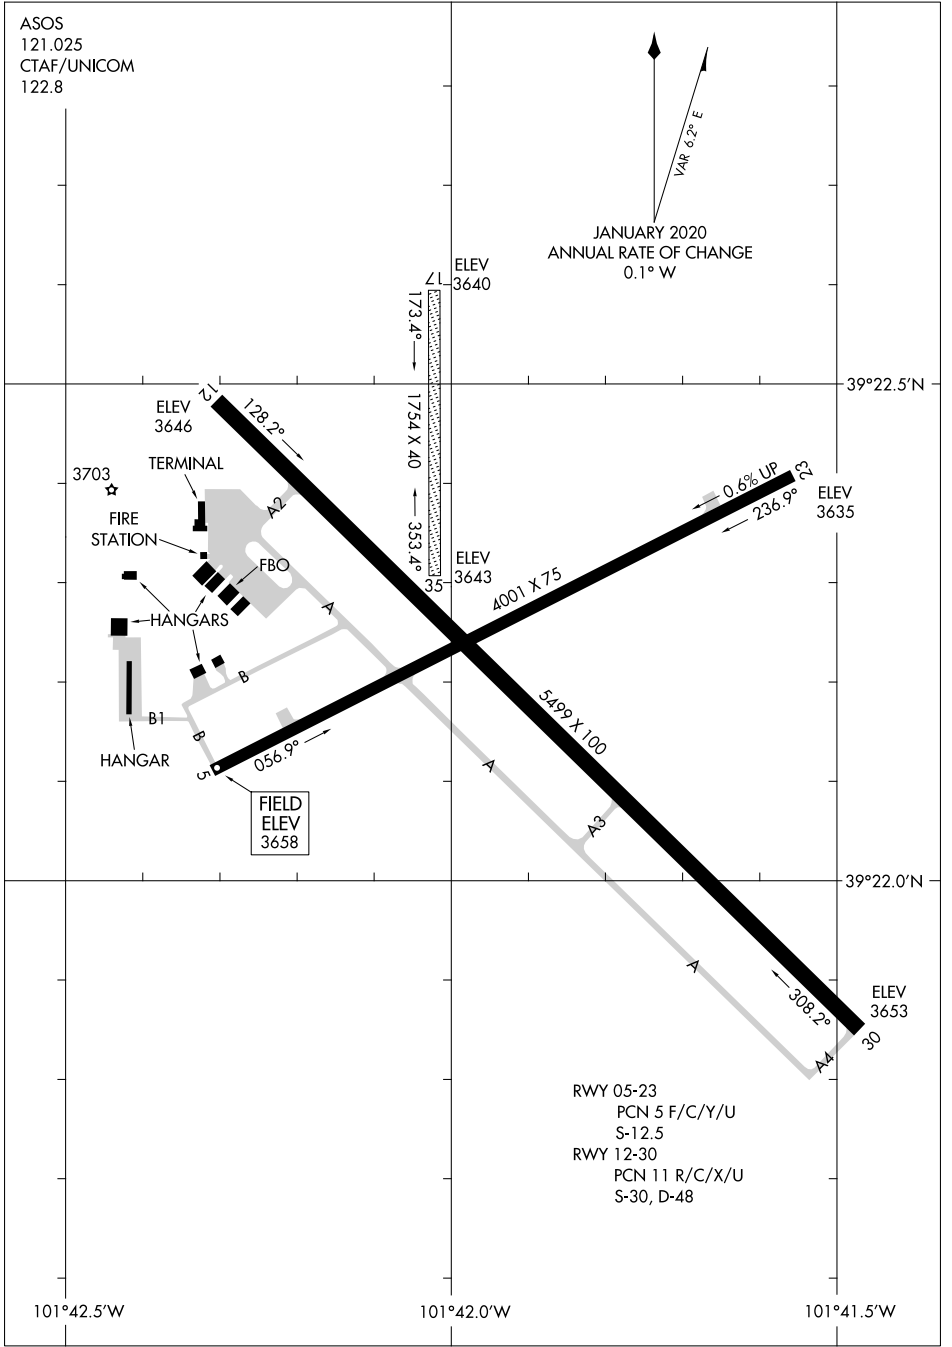

22251

AIRPORT DIAGRAM

RENNER FLD/GOODLAND MUNI (GLD)

AL-684 (FAA)

GOODLAND, KANSAS

ASOS
121.025
CTAF/UNICOM
122.8

JANUARY 2020
ANNUAL RATE OF CHANGE
0.1° W

NC-2, 23 MAR 2023 to 20 APR 2023

NC-2, 23 MAR 2023 to 20 APR 2023

RWY 05-23
PCN 5 F/C/Y/U
S-12.5
RWY 12-30
PCN 11 R/C/X/U
S-30, D-48

AIRPORT DIAGRAM

22251

GOODLAND, KANSAS
RENNER FLD/GOODLAND MUNI (GLD)