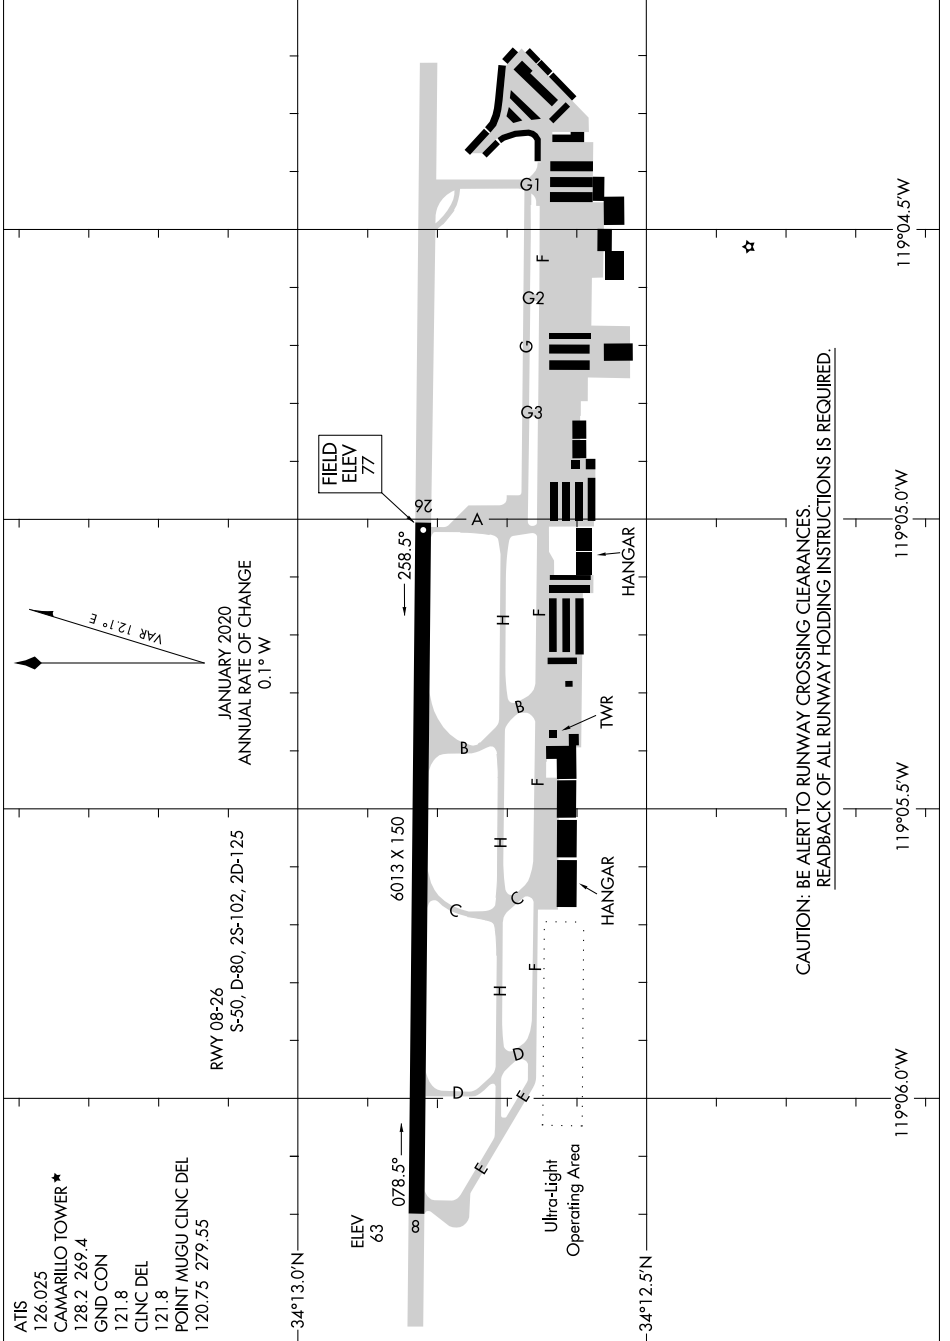

# AIRPORT DIAGRAM

AL-680 (FAA)

CAMARILLO (CMA)  
CAMARILLO, CALIFORNIA

SW-3, 23 MAR 2023 to 20 APR 2023

VAR 121° E

JANUARY 2020  
ANNUAL RATE OF CHANGE  
0.1° W

RWY 08-26  
S-50, D-80, 2S-102, 2D-125

FIELD  
ELEV  
77

258.5°

6013 X 150

078.5°

ELEV  
63

Ultra-Light  
Operating Area

HANGAR

TWR

HANGAR

G1, G2, G3

A, B, C, D, E, F, H

CAUTION: BE ALERT TO RUNWAY CROSSING CLEARANCES.  
READBACK OF ALL RUNWAY HOLDING INSTRUCTIONS IS REQUIRED.

119°04.5'W  
119°05.0'W  
119°05.5'W  
119°06.0'W

# AIRPORT DIAGRAM

CAMARILLO, CALIFORNIA  
CAMARILLO (CMA)

SW-3, 23 MAR 2023 to 20 APR 2023