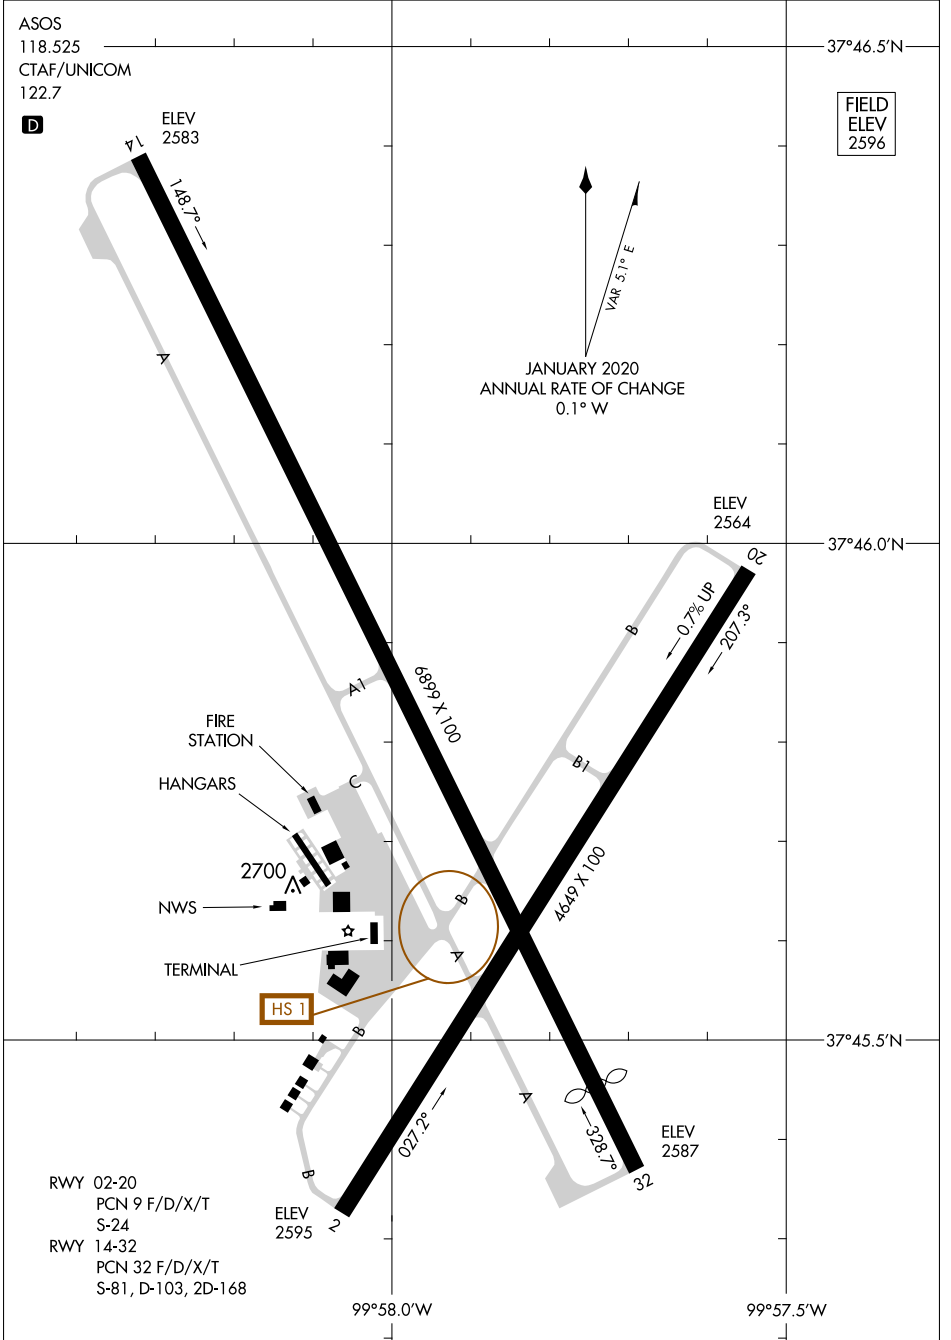

AIRPORT DIAGRAM

AL-676 (FAA)

DODGE CITY RGNL (DDC)
DODGE CITY, KANSAS

NC-2, 23 MAR 2023 to 20 APR 2023

NC-2, 23 MAR 2023 to 20 APR 2023

AIRPORT DIAGRAM

DODGE CITY, KANSAS
DODGE CITY RGNL (DDC)