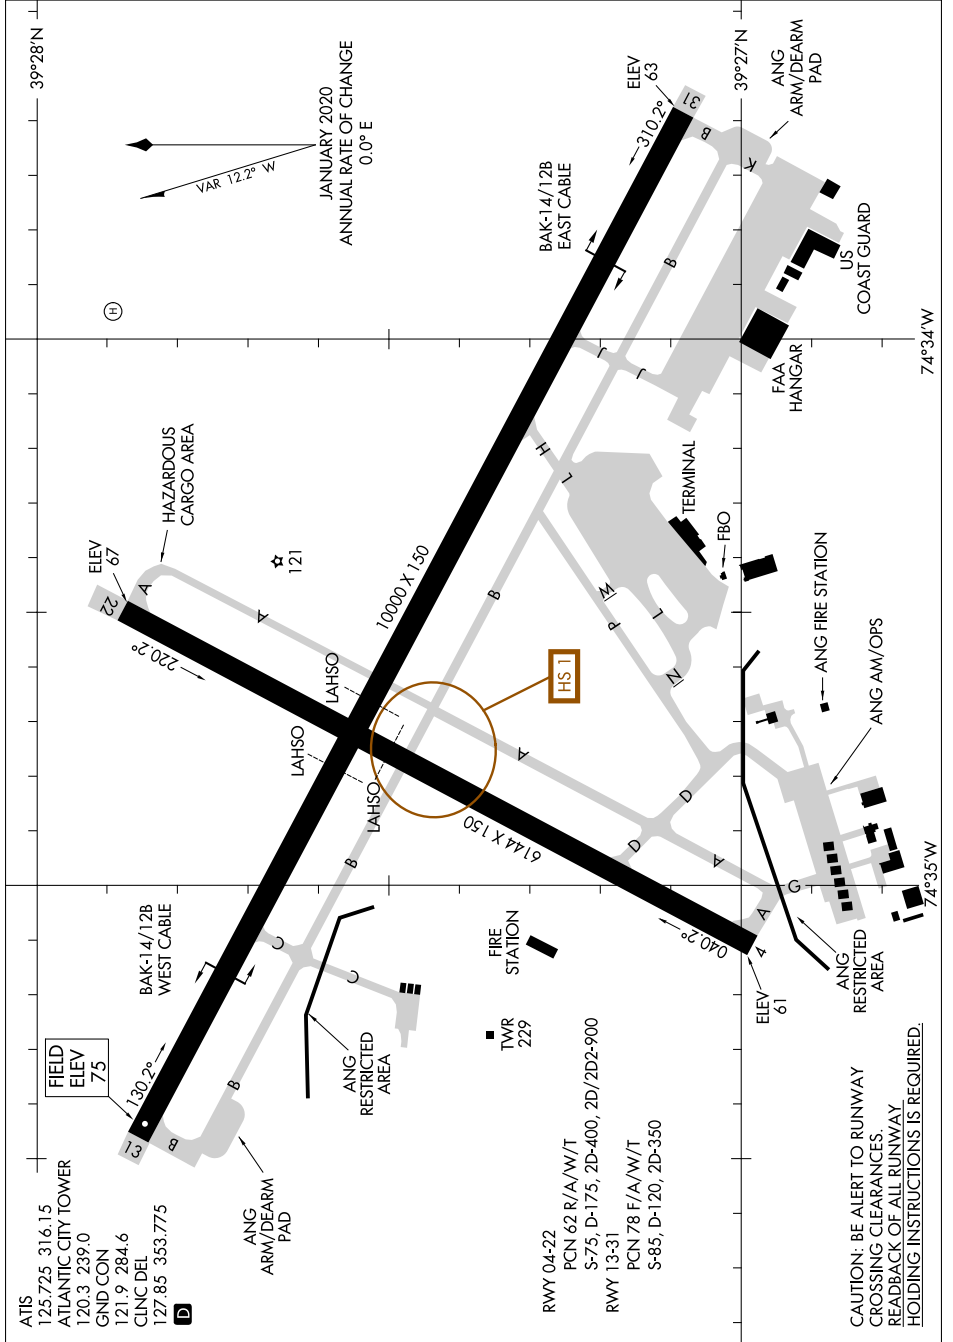

AIRPORT DIAGRAM

AL-669 (FAA)

ATLANTIC CITY INTL (ACY)
ATLANTIC CITY, NEW JERSEY

NE-2, 23 MAR 2023 to 20 APR 2023

NE-2, 23 MAR 2023 to 20 APR 2023

AIRPORT DIAGRAM

ATLANTIC CITY, NEW JERSEY
ATLANTIC CITY INTL (ACY)

CAUTION: BE ALERT TO RUNWAY CROSSING CLEARANCES. READBACK OF ALL RUNWAY HOLDING INSTRUCTIONS IS REQUIRED.