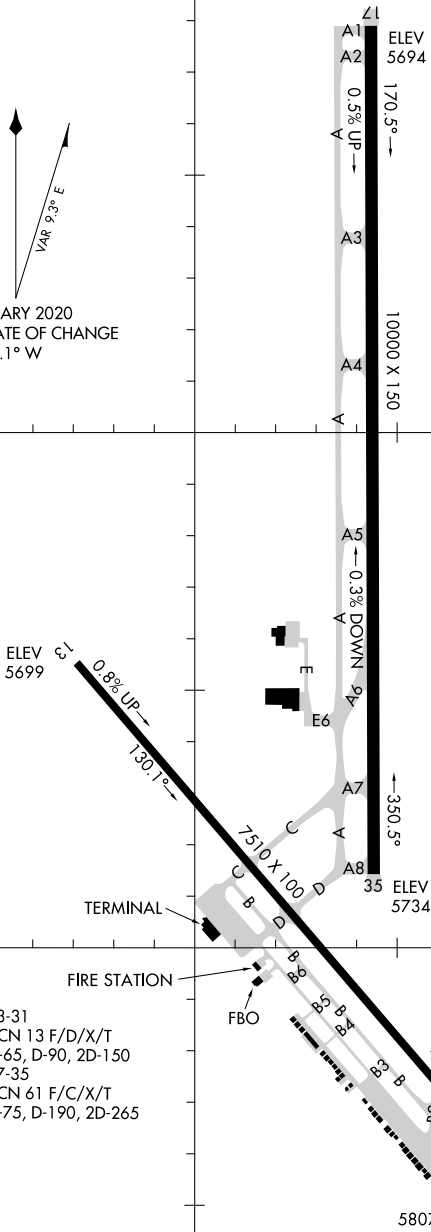

22195

# AIRPORT DIAGRAM

AL-668 (FAA)

MONTROSE RGNL (MTJ)  
MONTROSE, COLORADO

ASOS  
135.225  
CTAF/UNICOM  
122.8

JANUARY 2020  
ANNUAL RATE OF CHANGE  
0.1° W

SW-1, 23 MAR 2023 to 20 APR 2023

SW-1, 23 MAR 2023 to 20 APR 2023

# AIRPORT DIAGRAM

22195

MONTROSE, COLORADO  
MONTROSE RGNL (MTJ)