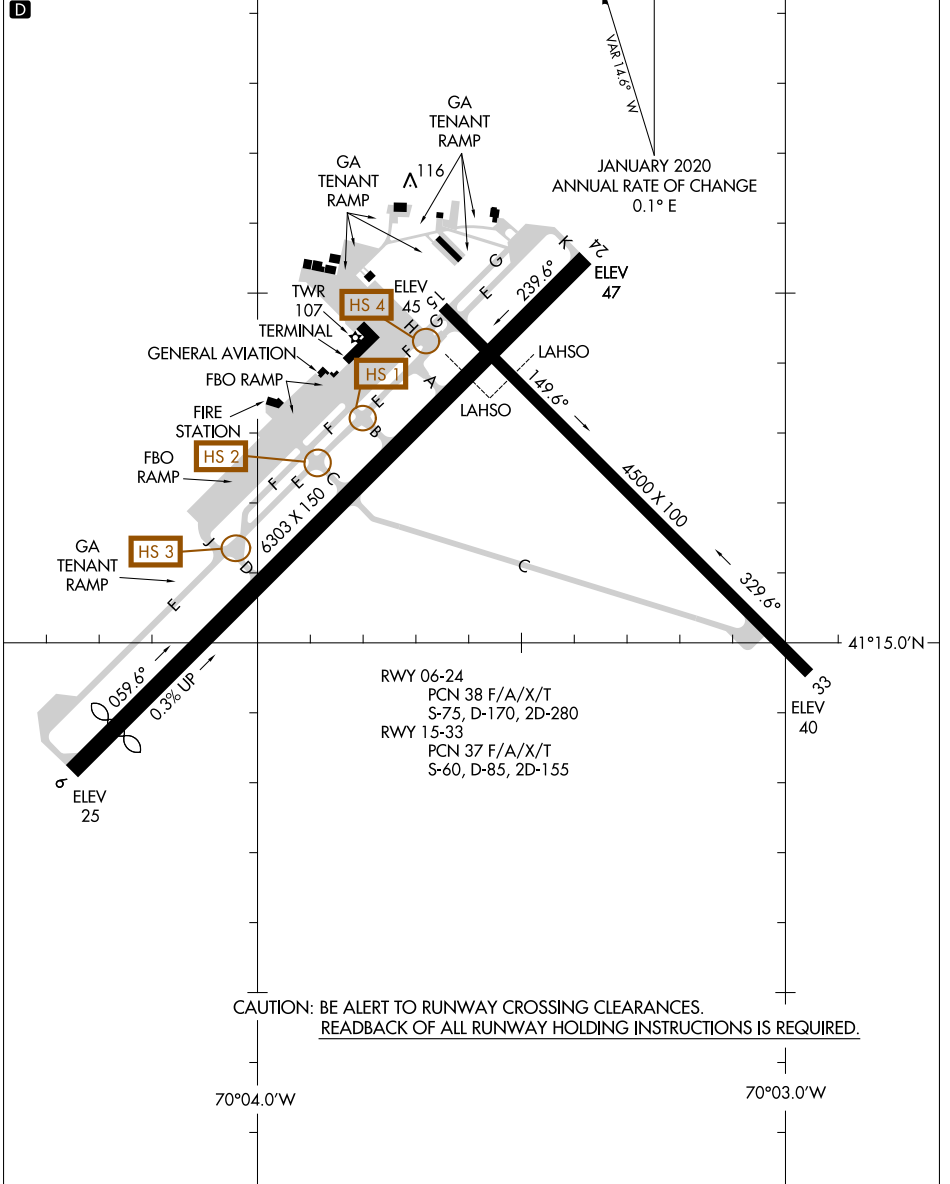

23054

# AIRPORT DIAGRAM

AL-659 (FAA)

NANTUCKET MEML (ACK)  
NANTUCKET, MASSACHUSETTS

ATIS  
127.5  
NANTUCKET TOWER ★  
118.3  
GND CON  
132.5  
CLNC DEL  
119.375

FIELD  
ELEV  
47

NE-1, 23 MAR 2023 to 20 APR 2023

NE-1, 23 MAR 2023 to 20 APR 2023

# AIRPORT DIAGRAM

23054

NANTUCKET, MASSACHUSETTS  
NANTUCKET MEML (ACK)