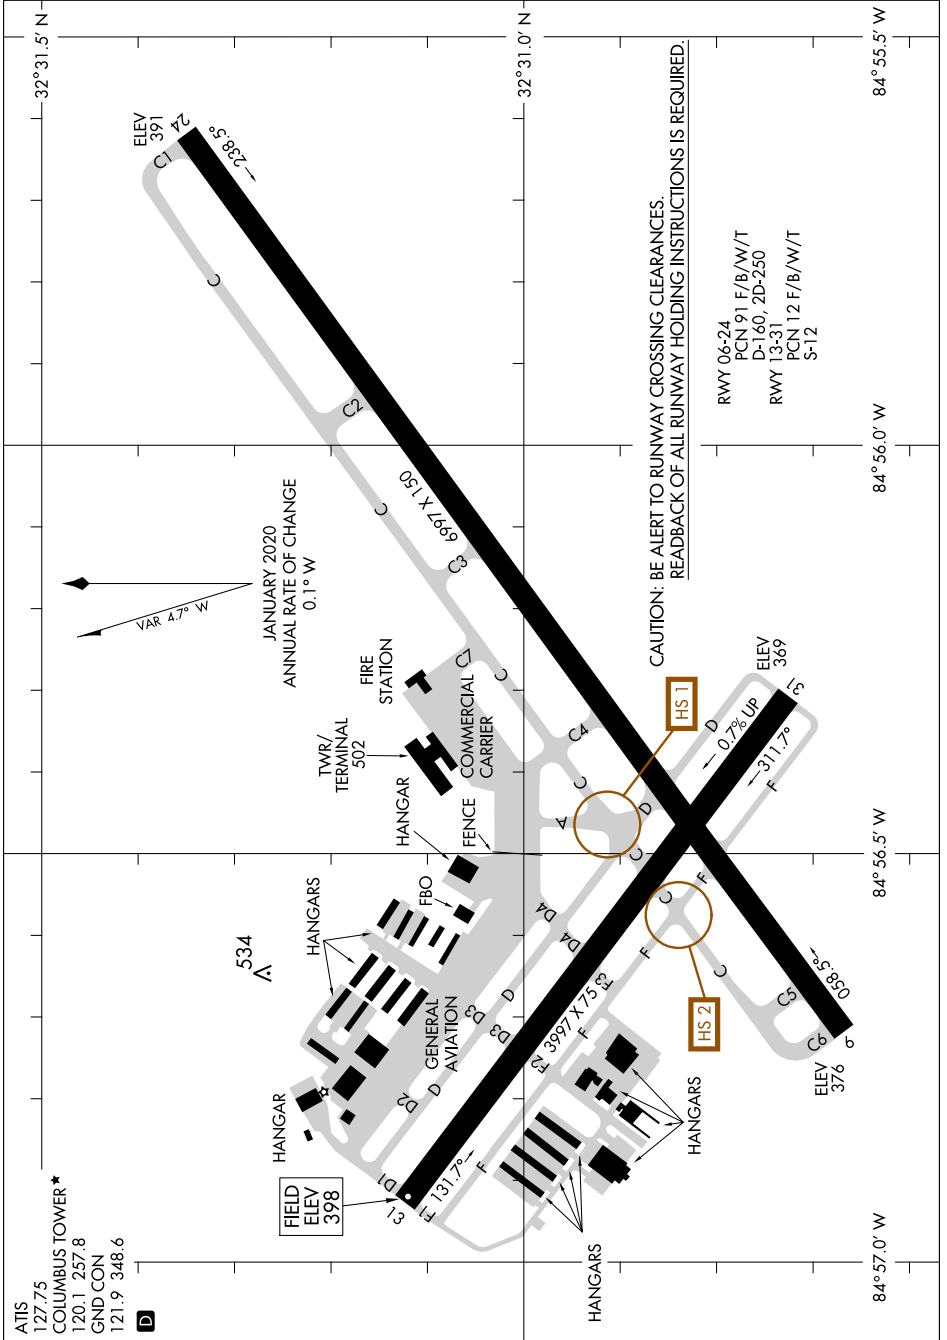

AIRPORT DIAGRAM

AL-636 (FAA)

COLUMBUS (CSG)
COLUMBUS, GEORGIA

SE-4, 23 MAR 2023 to 20 APR 2023

SE-4, 23 MAR 2023 to 20 APR 2023

AIRPORT DIAGRAM

COLUMBUS, GEORGIA
COLUMBUS (CSG)