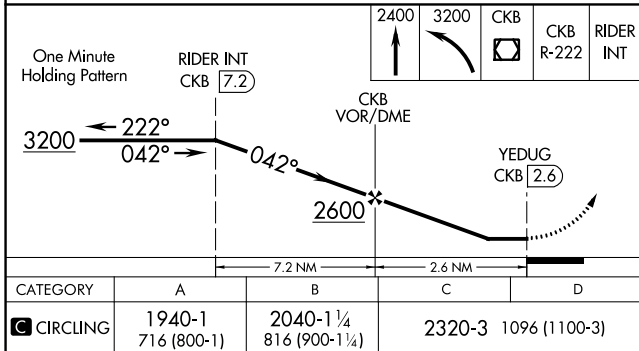

VOR/DME CKB 112.6 Chan 73	APP CRS 042°	Rwy Idg TDZE Apt Elev N/A N/A 1224
-----------------------------------------------	------------------------	------------------------------------------------------------------------

VOR-A

NORTH CENTRAL WEST VIRGINIA (CKB)

▼ When local altimeter setting not received, Use Morgantown altimeter
▲ MISSED APPROACH: Climb to 2400, then climbing left turn to 3200 direct CKB VOR/DME and via CKB VOR/DME R-222 to RIDER INT/CKB 7.2 DME and hold.

NE-4, 23 MAR 2023 to 20 APR 2023

NE-4, 23 MAR 2023 to 20 APR 2023

CATEGORY	A	B	C	D		
C CIRCLING	1940-1 716 (800-1)	2040-1¼ 816 (900-1¼)	2320-3	1096 (1100-3)		
	FAF to MAP 2.6 NM					
	Knots	60	90	120	150	180
	Min:Sec	2:36	1:44	1:18	1:02	0:52