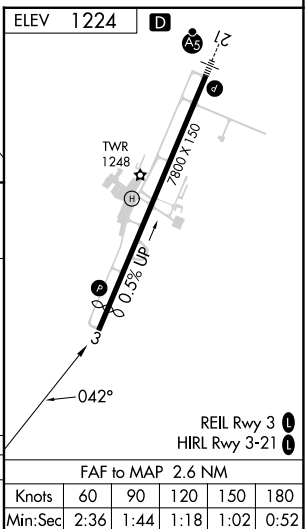

VOR/DME CKB 112.6 Chan 73	APP CRS 042°	Rwy Idg TDZE Apt Elev N/A N/A 1224
-----------------------------------------------	------------------------	------------------------------------------------------------------------

VOR-A

NORTH CENTRAL WEST VIRGINIA (CKB)

▼ When local altimeter setting not received, Use Morgantown altimeter
▲ MISSED APPROACH: Climb to 2400, then climbing left turn to 3200 direct CKB VOR/DME and via CKB VOR/DME R-222 to RIDER INT/CKB 7.2 DME and hold.

NE-4, 23 MAR 2023 to 20 APR 2023

NE-4, 23 MAR 2023 to 20 APR 2023

CATEGORY	A	B	C	D		
C CIRCLING	1940-1 716 (800-1)	2040-1¼ 816 (900-1¼)	2320-3	1096 (1100-3)		
	FAF to MAP 2.6 NM					
	Knots	60	90	120	150	180
	Min:Sec	2:36	1:44	1:18	1:02	0:52