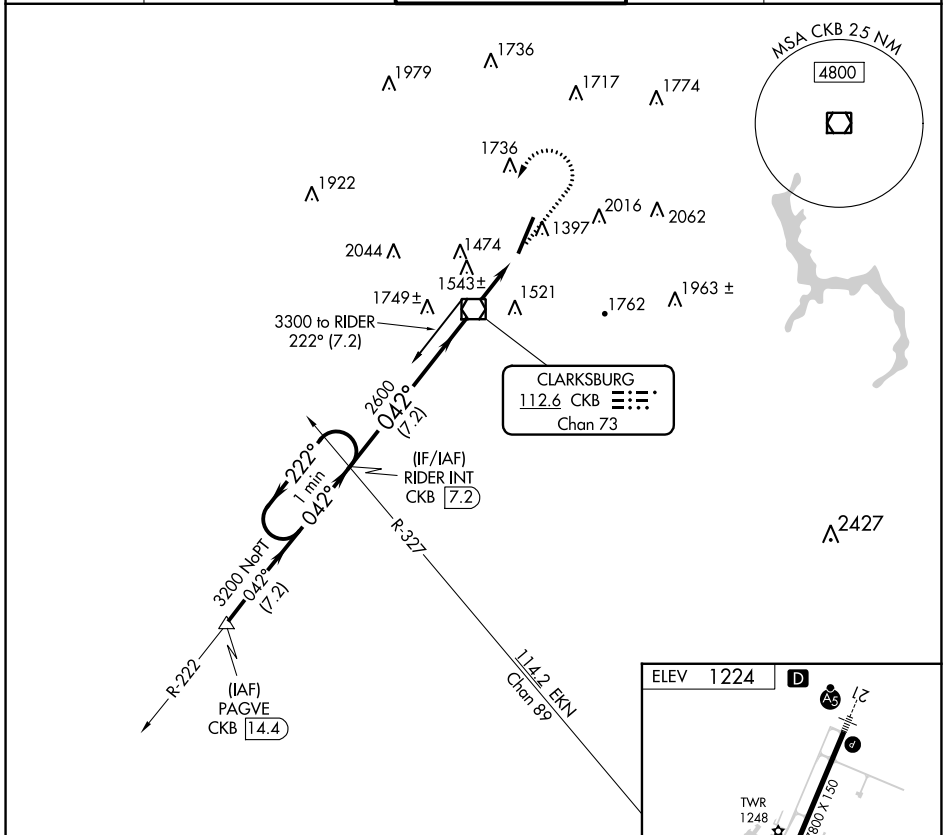

VOR/DME CKB 112.6 Chan 73	APP CRS 042°	Rwy Idg TDZE Apt Elev N/A N/A 1224
-----------------------------------------------	------------------------	------------------------------------------------------------------------

VOR-A

NORTH CENTRAL WEST VIRGINIA (CKB)

▼ When local altimeter setting not received, Use Morgantown altimeter
▲ MISSED APPROACH: Climb to 2400, then climbing left turn to 3200 direct CKB VOR/DME and via CKB VOR/DME R-222 to RIDER INT/CKB 7.2 DME and hold.

NE-4, 23 MAR 2023 to 20 APR 2023

NE-4, 23 MAR 2023 to 20 APR 2023

CATEGORY	A	B	C	D		
C CIRCLING	1940-1 716 (800-1)	2040-1¼ 816 (900-1¼)	2320-3	1096 (1100-3)		
	FAF to MAP 2.6 NM					
	Knots	60	90	120	150	180
	Min:Sec	2:36	1:44	1:18	1:02	0:52