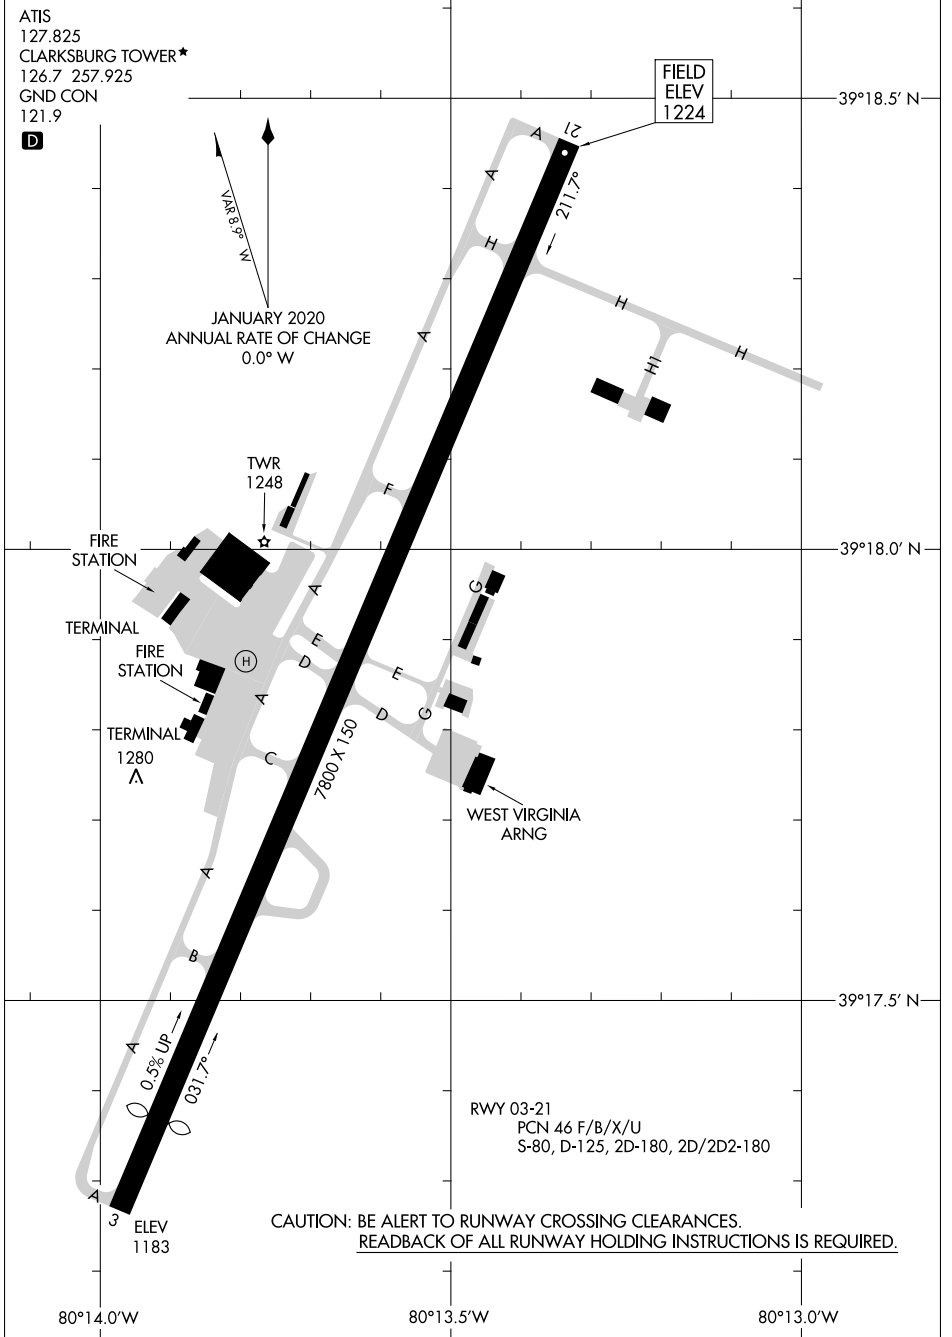

21280

AIRPORT DIAGRAM

NORTH CENTRAL WEST VIRGINIA (CKB)

AL-616 (FAA)

CLARKSBURG, WEST VIRGINIA

NE-4, 23 MAR 2023 to 20 APR 2023

NE-4, 23 MAR 2023 to 20 APR 2023

AIRPORT DIAGRAM