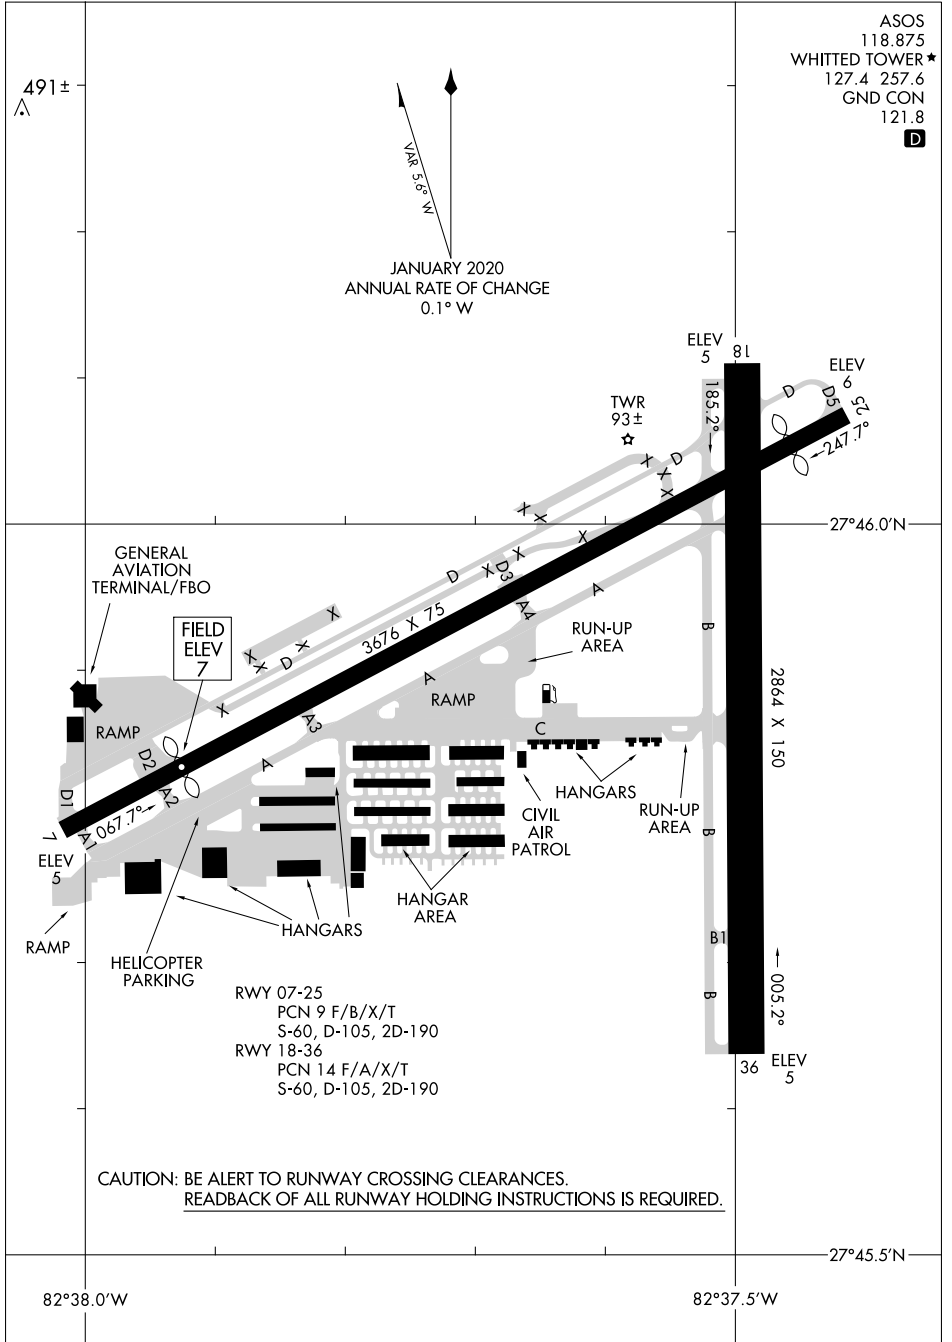

# AIRPORT DIAGRAM

AL-613 (FAA)

ALBERT WHITTED (SPG)  
ST PETERSBURG, FLORIDA

ASOS 118.875  
 WHITTED TOWER ★ 127.4 257.6  
 GND CON 121.8  
 D

491±  
△

  
 JANUARY 2020  
 ANNUAL RATE OF CHANGE  
 0.1° W

SE-3, 23 MAR 2023 to 20 APR 2023

SE-3, 23 MAR 2023 to 20 APR 2023

CAUTION: BE ALERT TO RUNWAY CROSSING CLEARANCES.  
READBACK OF ALL RUNWAY HOLDING INSTRUCTIONS IS REQUIRED.