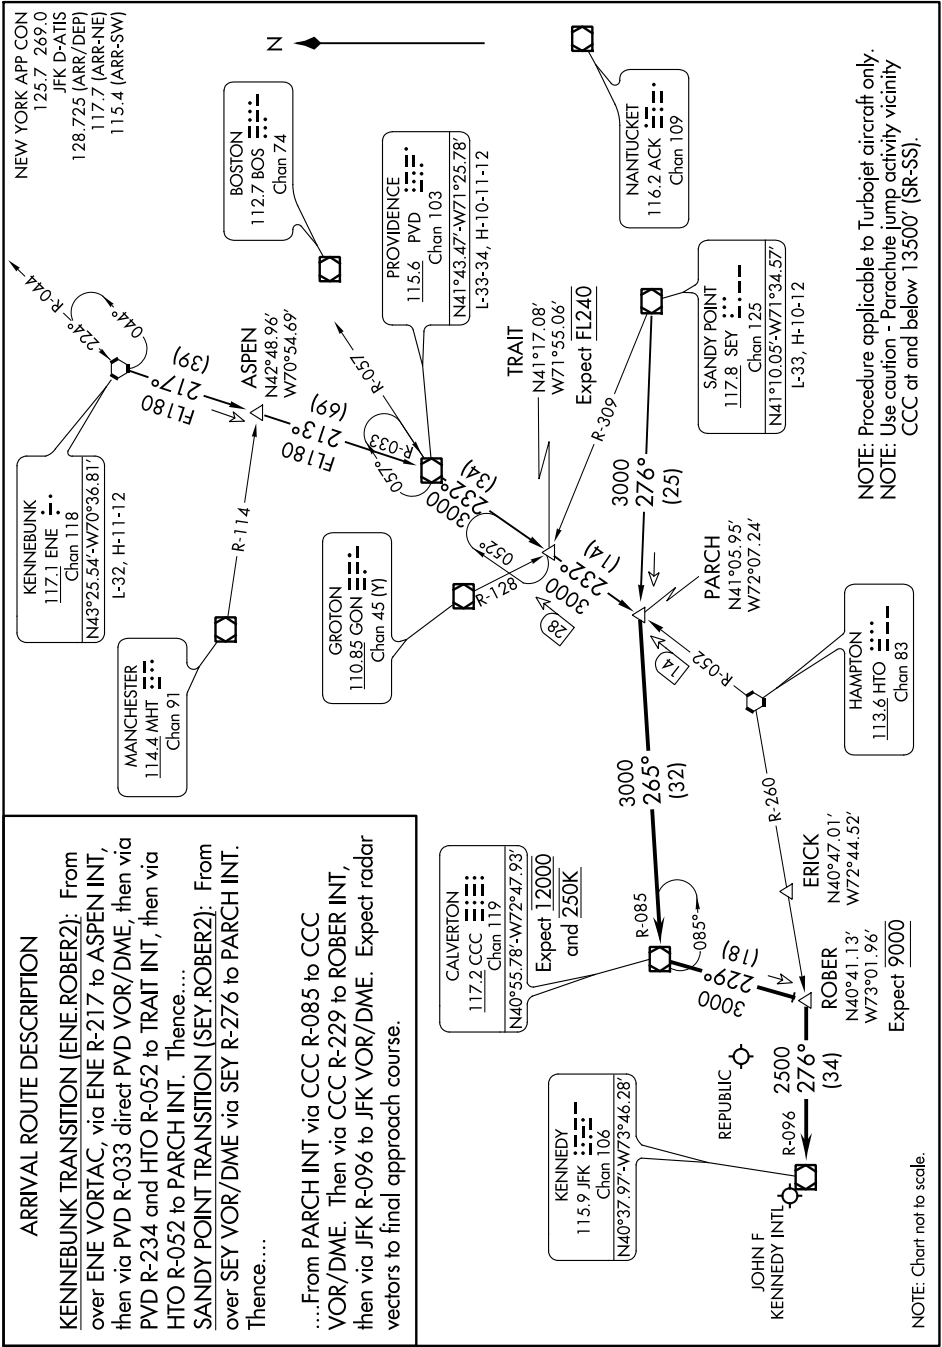

ROBER TWO ARRIVAL

NE-2, 23 MAR 2023 to 20 APR 2023

NE-2, 23 MAR 2023 to 20 APR 2023

ROBER TWO ARRIVAL

NOTE: Chart not to scale.