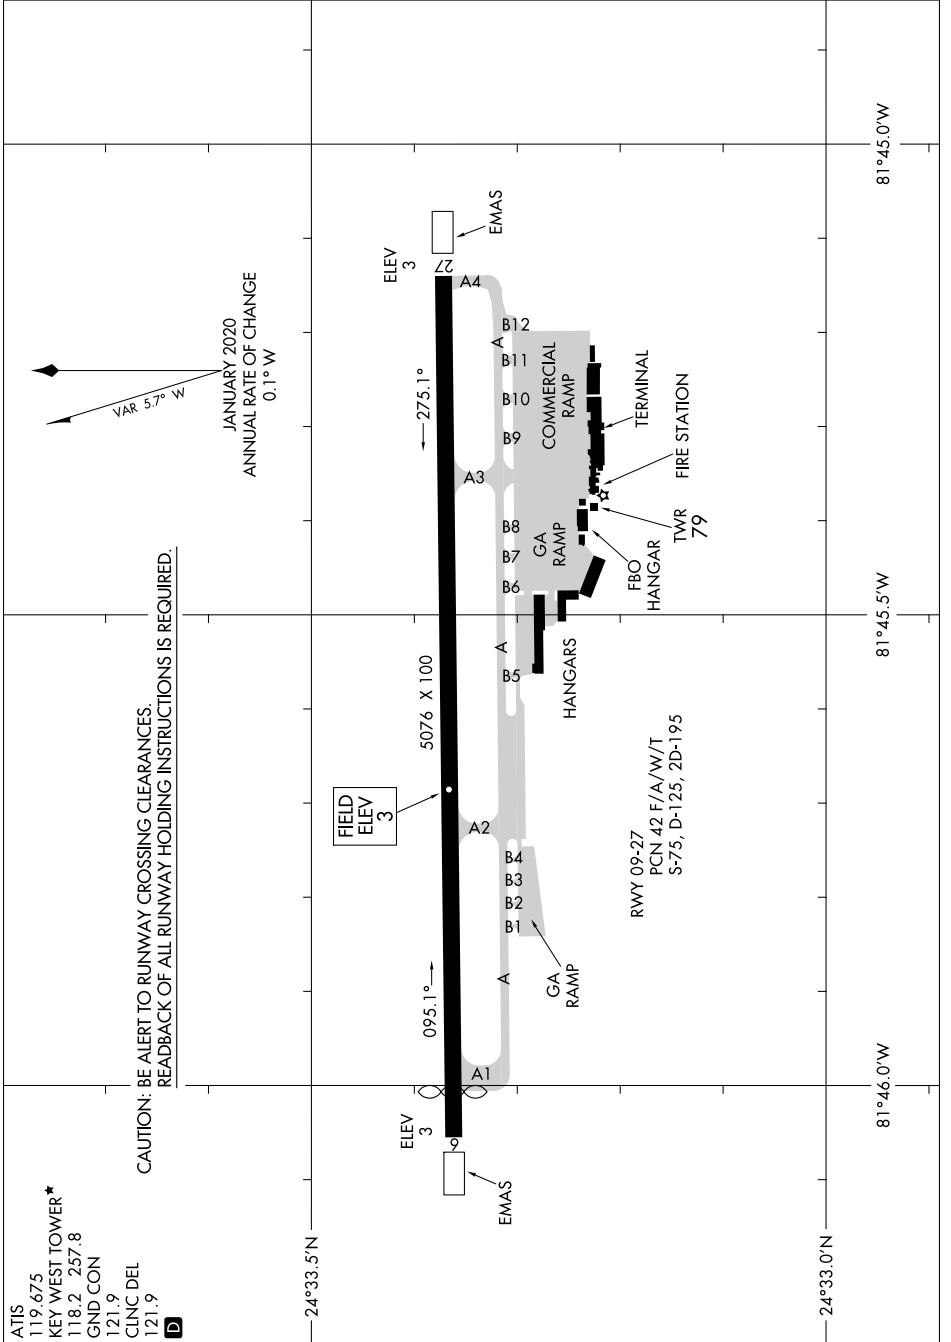

AIRPORT DIAGRAM

AL-606 (FAA)

KEY WEST INTL (EYW)
KEY WEST, FLORIDA

SE-3, 23 MAR 2023 to 20 APR 2023

CAUTION: BE ALERT TO RUNWAY CROSSING CLEARANCES.
READBACK OF ALL RUNWAY HOLDING INSTRUCTIONS IS REQUIRED.

ATIS 119.675
 KEY WEST TOWER* 118.2 257.8
 GND CON 121.9
 CLNC DEL 121.9
D

RWY 09-27
 PCN 42 F/A/W/T
 S-75, D-125, 2D-195

SE-3, 23 MAR 2023 to 20 APR 2023