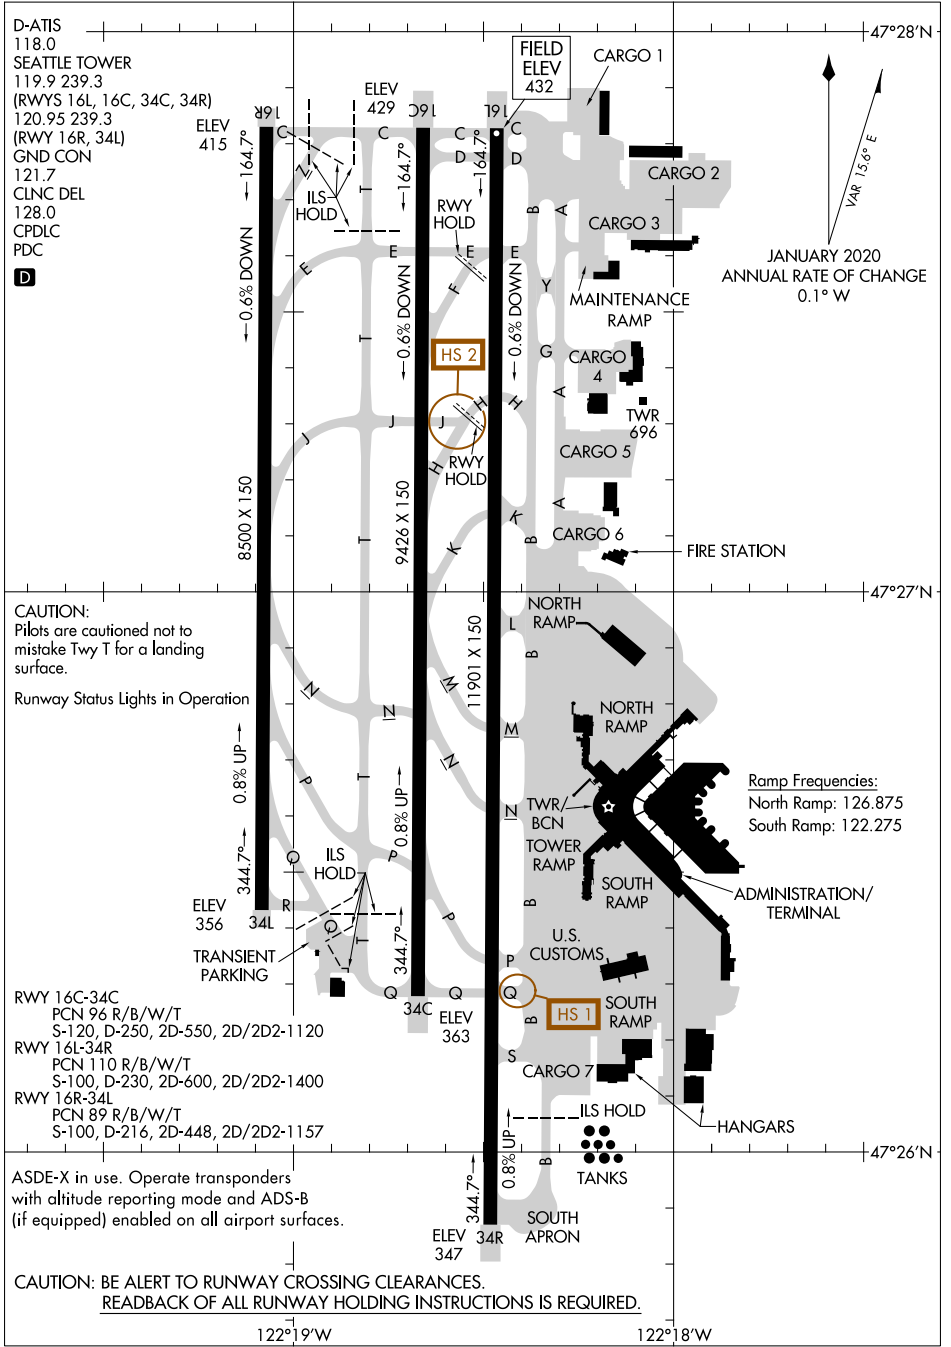

AIRPORT DIAGRAM

AL-582 (FAA)

SEATTLE-TACOMA INTL (SEA)
SEATTLE, WASHINGTON

NW-1, 23 MAR 2023 to 20 APR 2023

NW-1, 23 MAR 2023 to 20 APR 2023

AIRPORT DIAGRAM

SEATTLE, WASHINGTON

SEATTLE-TACOMA INTL (SEA)