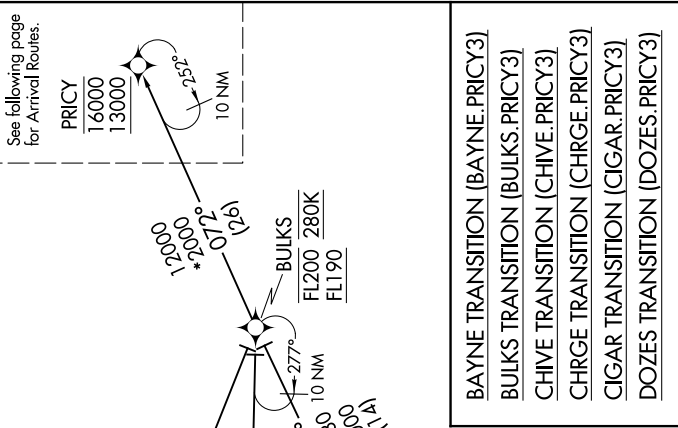

PRICY THREE ARRIVAL (RNAV) Transition Routes

ORLANDO, FLORIDA

SE-3, 23 MAR 2023 to 20 APR 2023

ORLANDO APP CON
134.05 339.8
ISM ATIS
128.775
LEE ATIS
134.325
MCO D-ATIS ARR
121.25
MLB ATIS
132.55
ORL ATIS
127.25
SFB ATIS
125.975

- NOTE: Jet aircraft only.
- NOTE: Do not file BULKS, CHIVE or DOZES Transitions - to be assigned by ATC.
- NOTE: For vertical navigation planning, landing south, select Rwy 18R, landing north, select Rwy 36L.

RNAV 1 - DME/DME/IRU or GPS.
CHRG Transition, RNAV 1-GPS.
CIGAR Transition, RNAV 1-GPS.
RADAR required.

- BAYNE TRANSITION (BAYNE.PRICY3)
- BULKS TRANSITION (BULKS.PRICY3)
- CHIVE TRANSITION (CHIVE.PRICY3)
- CHRG TRANSITION (CHRG.PRICY3)
- CIGAR TRANSITION (CIGAR.PRICY3)
- DOZES TRANSITION (DOZES.PRICY3)

(CONTINUED ON FOLLOWING PAGE)

NOTE: Chart not to scale.

SE-3, 23 MAR 2023 to 20 APR 2023