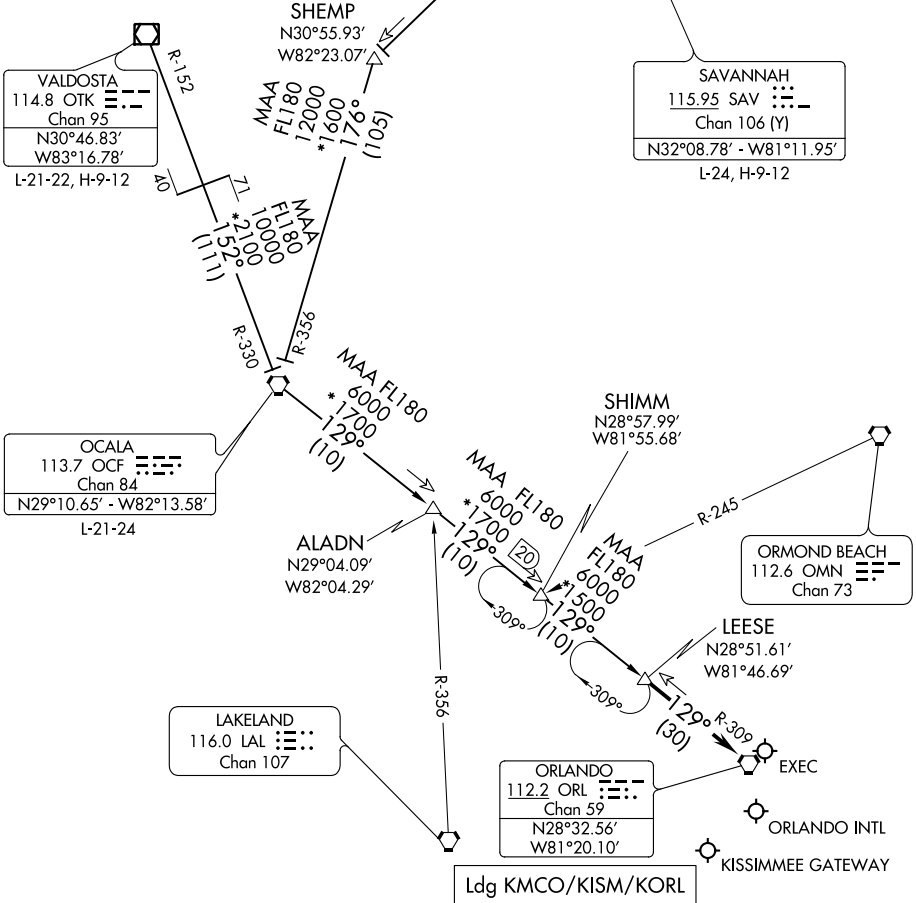

LEESE THREE ARRIVAL

ORLANDO, FLORIDA

JACKSONVILLE APP CON
128.675 263.05
ORLANDO APP CON
134.05 339.8
ISM ATIS
128.775
MCO D-ATIS ARR
121.25
ORL ATIS
127.25

NOTE: RADAR required
NOTE: DME required

NOTE: Chart not to scale.

LEESE THREE ARRIVAL

ORLANDO, FLORIDA

SE-3, 23 MAR 2023 to 20 APR 2023

SE-3, 23 MAR 2023 to 20 APR 2023