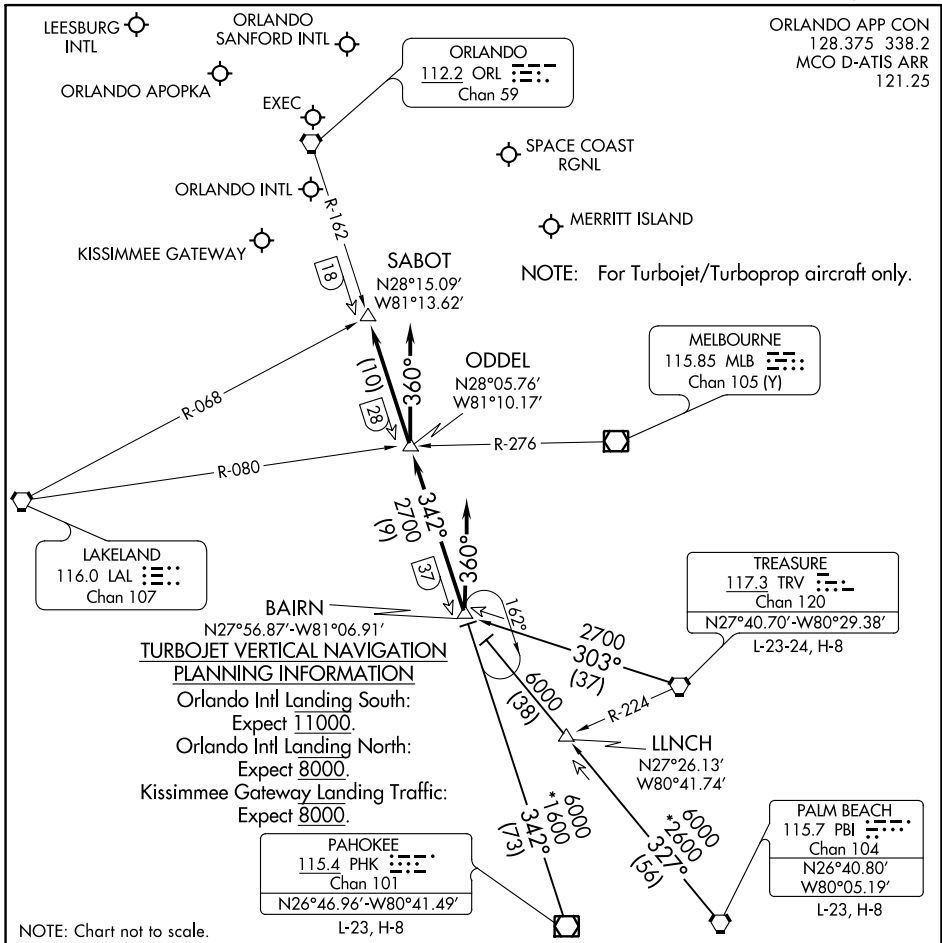

GOOFY SEVEN ARRIVAL

ORLANDO, FLORIDA

SE-3, 23 MAR 2023 to 20 APR 2023

SE-3, 23 MAR 2023 to 20 APR 2023

ARRIVAL ROUTE DESCRIPTION

PAHOKEE TRANSITION (PHK.GOOFY7): From over PHK VOR/DME on PHK R-342 to BAIRN INT.

Thence. . .

PALM BEACH TRANSITION (PBI.GOOFY7): From over PBI VORTAC on PBI R-327 to BAIRN INT.

Thence. . .

TREASURE TRANSITION (TRV.GOOFY7): From over TRV VORTAC on TRV R-303 to BAIRN INT.

Thence. . .

ORLANDO INTL:

. . . Rwy 17/18: From over BAIRN INT on ORL VORTAC R-162 to ODDEL INT. Depart ODDEL INT heading 360° for vector to final approach course.

. . . Rwy 35/36: Depart BAIRN INT heading 360° for vector to final approach course.

LEESBURG INTL: . . . From over BAIRN INT on ORL VORTAC R-162 to SABOT INT. Expect RADAR vectors to the airport.

ALL OTHER AIRPORTS: . . . From over BAIRN INT on ORL VORTAC R-162 to SABOT INT.

Expect RADAR vectors to final approach course.