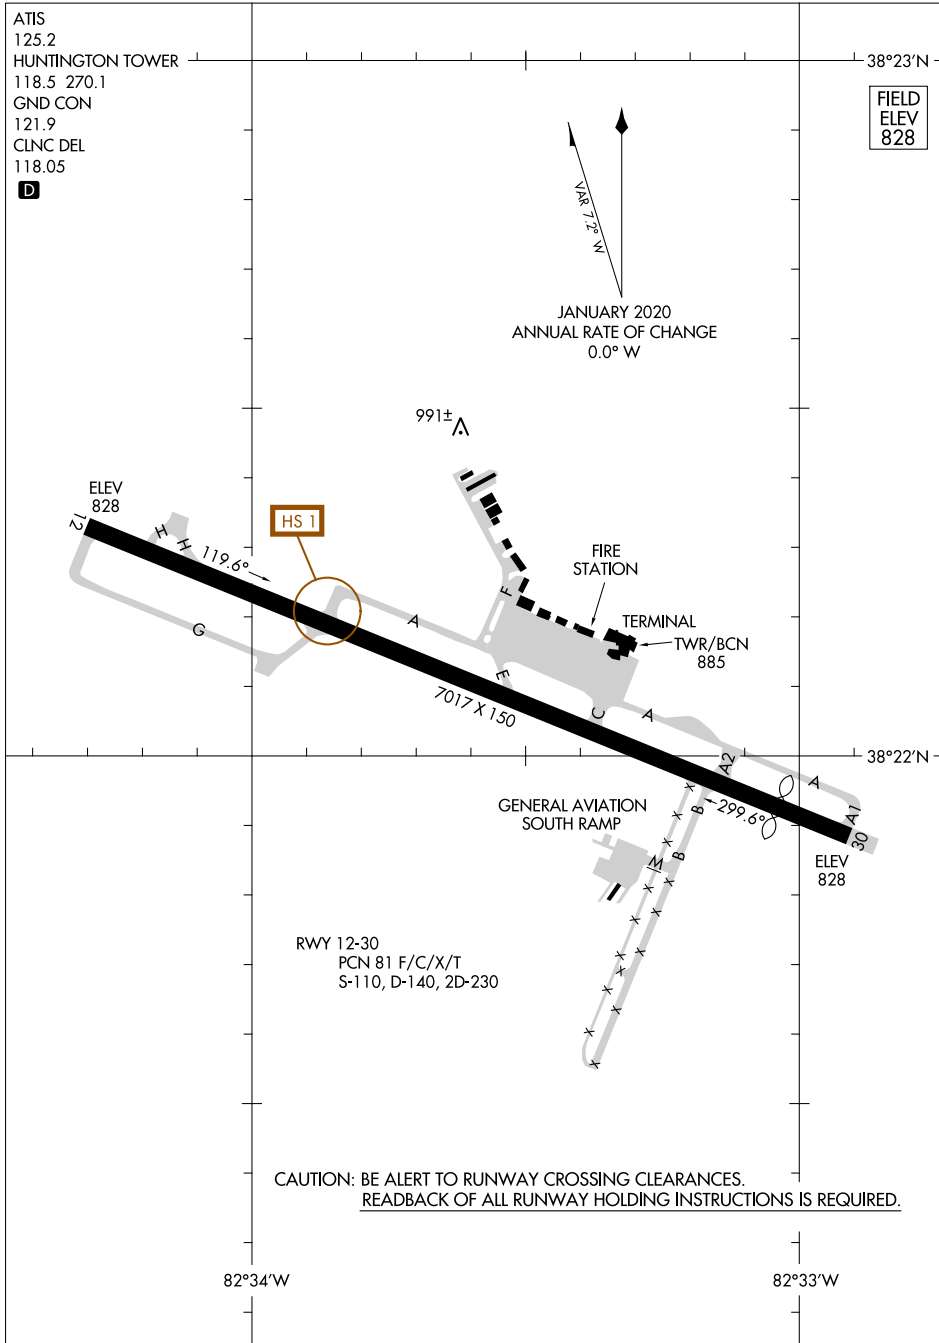

22195

AIRPORT DIAGRAM

TRI-STATE/MILTON J FERGUSON FLD (HTS)
HUNTINGTON, WEST VIRGINIA

AL-532 (FAA)

ATIS
125.2
HUNTINGTON TOWER
118.5 270.1
GND CON
121.9
CLNC DEL
118.05

FIELD
ELEV
828

JANUARY 2020
ANNUAL RATE OF CHANGE
0.0° W

NE-4, 23 MAR 2023 to 20 APR 2023

NE-4, 23 MAR 2023 to 20 APR 2023

CAUTION: BE ALERT TO RUNWAY CROSSING CLEARANCES.
READEBACK OF ALL RUNWAY HOLDING INSTRUCTIONS IS REQUIRED.

AIRPORT DIAGRAM

22195

HUNTINGTON, WEST VIRGINIA
TRI-STATE/MILTON J FERGUSON FLD (HTS)