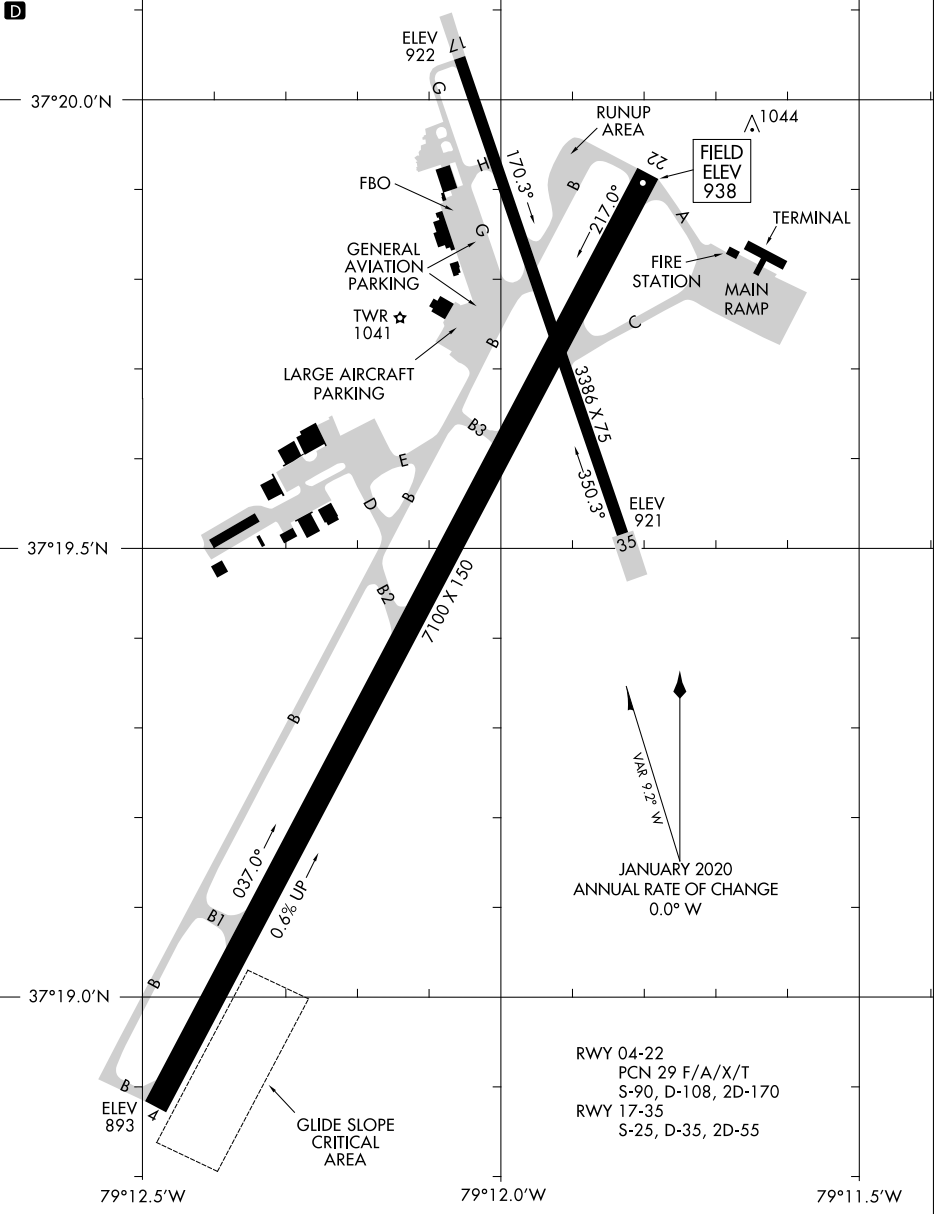

20086

# AIRPORT DIAGRAM

LYNCHBURG RGNL/PRESTON GLENN FLD (LYH)  
AL-499 (FAA)  
LYNCHBURG, VIRGINIA

ATIS  
119.8  
LYNCHBURG TOWER\*  
127.65 257.8  
GND CON  
121.9

CAUTION: BE ALERT TO RUNWAY CROSSING CLEARANCES.  
READBACK OF ALL RUNWAY HOLDING INSTRUCTIONS IS REQUIRED.

NE-3, 23 MAR 2023 to 20 APR 2023

NE-3, 23 MAR 2023 to 20 APR 2023