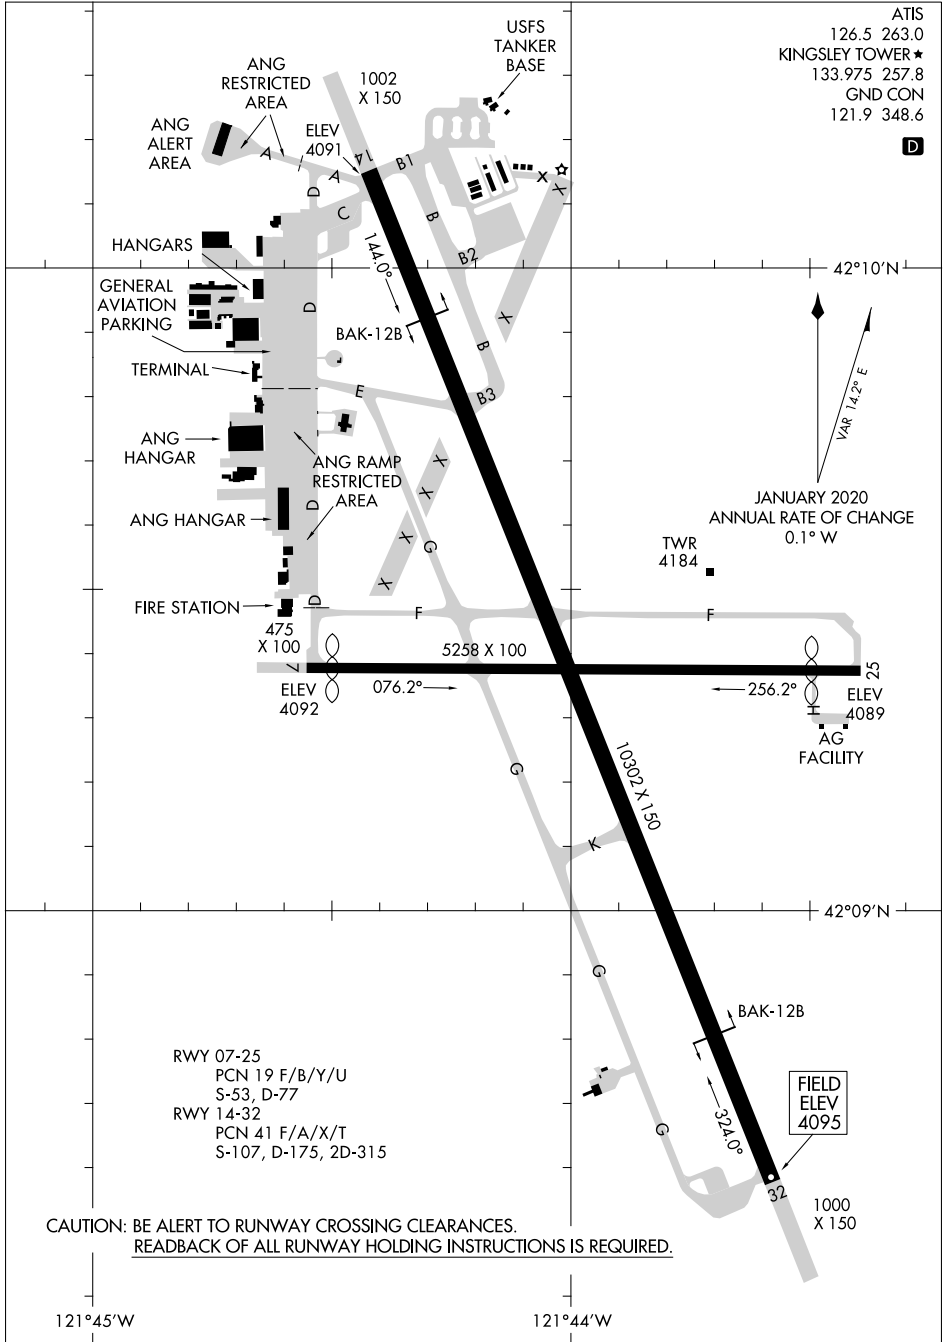

# AIRPORT DIAGRAM

AL-473 (FAA)

CRATER LAKE/KLAMATH RGNL (LMT)  
KLAMATH FALLS, OREGON

NW-1, 23 MAR 2023 to 20 APR 2023

NW-1, 23 MAR 2023 to 20 APR 2023

# AIRPORT DIAGRAM

KLAMATH FALLS, OREGON  
CRATER LAKE/KLAMATH RGNL (LMT)