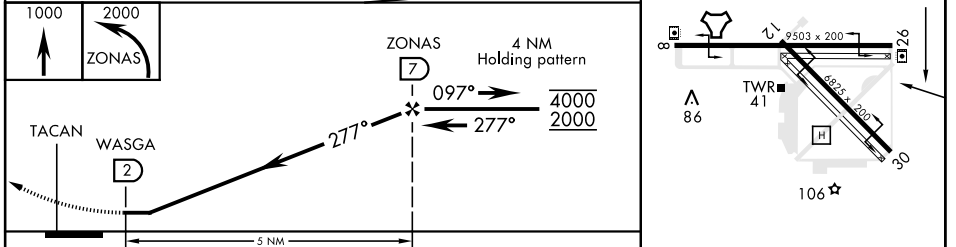

▼ MISSED APPROACH: Climb to 1000, then climbing left turn to 2000 direct ZONAS and hold.

ATIS ★ 269.275	LOS ANGELES CENTER 128.6 291.7	TOWER ★ 119.1 360.2	GND CON 121.9 254.35	CLNC DEL 340.2
-------------------	-----------------------------------	------------------------	-------------------------	-------------------

ELEV -42

CAUTION: Do not overfly the US-Mexican border.

UNITED STATES / MEXICO

CATEGORY	A	B	C	D
CIRCLING	480-1 522 (600-1)		480-1½ 522 (600-1½)	520-2 562 (600-2)

HIRL Rwy 8-26, 12-30

EL CENTRO, CALIFORNIA 32° 50' N - 115° 40' W EL CENTRO NAF (VRACIU FLD) (KNJK)