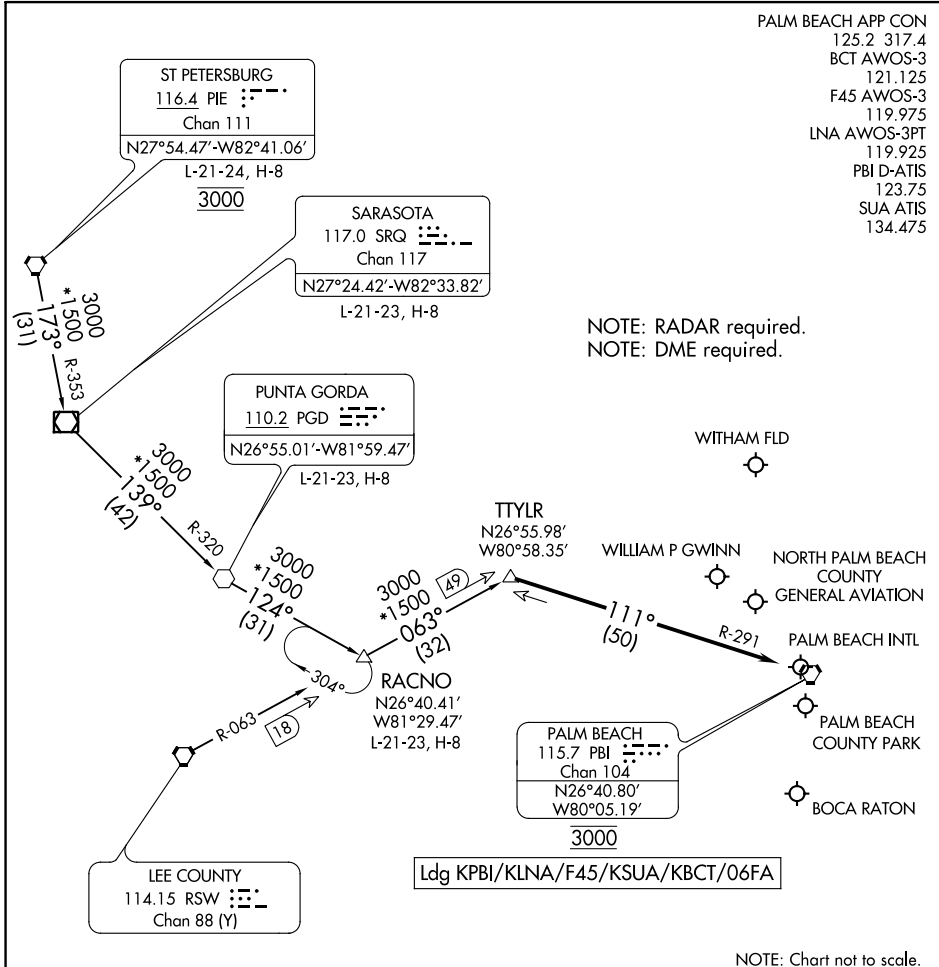

TTYLR THREE ARRIVAL

WEST PALM BEACH, FLORIDA

PALM BEACH APP CON
 125.2 317.4
 BCT AWOS-3
 121.125
 F45 AWOS-3
 119.975
 LNA AWOS-3PT
 119.925
 PBI D-ATIS
 123.75
 SUA ATIS
 134.475

SE-3, 23 MAR 2023 to 20 APR 2023

SE-3, 23 MAR 2023 to 20 APR 2023

NOTE: Chart not to scale.

ARRIVAL ROUTE DESCRIPTION

PUNTA GORDA TRANSITION (PGD.TTYLR3): From over PGD VOR on PGD R-124 to RACNO, then on RSW R-063 to TTYLR, thence. . .

RACNO TRANSITION (RACNO.TTYLR3): From over RACNO on RSW R-063 to TTYLR, thence. . .

ST PETERSBURG TRANSITION (PIE.TTYLR3): From over PIE VORTAC on PIE R-173 and SRQ R-353 to SRQ VOR/DME, then on SRQ R-139 and PGD R-320 to PGD VOR, then on PGD R-124 to RACNO, then on RSW R-063 to TTYLR, thence. . .

LANDING ALL AIRPORTS: From TTYLR on PALM BEACH VORTAC (PBI) R-291 to cross PBI VORTAC at 3000. Expect RADAR vectors.

TTYLR THREE ARRIVAL

(TTYLR.TTYLR3) 14JUL22

WEST PALM BEACH, FLORIDA