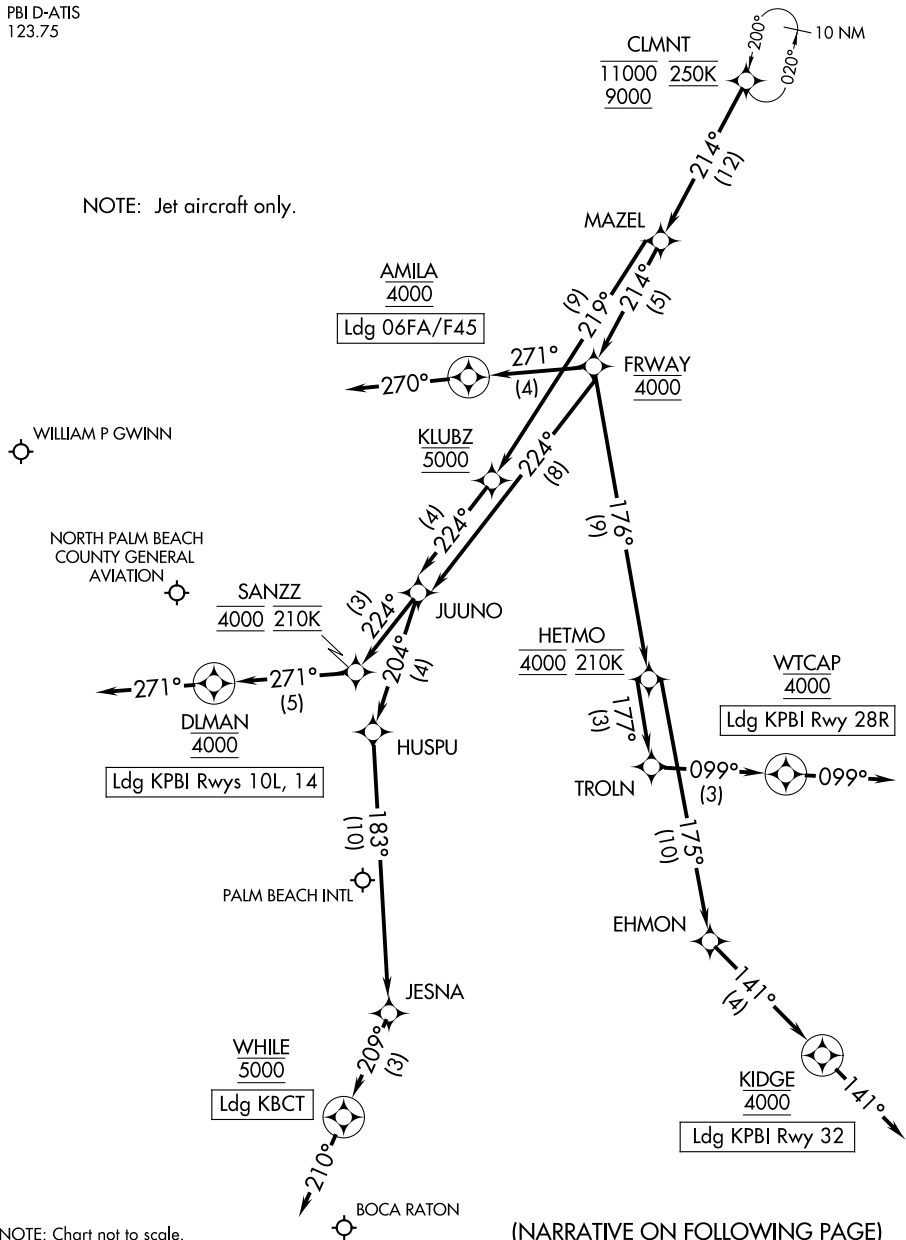

CLMNT TWO ARRIVAL (RNAV) Arrival Routes

WEST PALM BEACH, FLORIDA

PALM BEACH APP CON
124.6 317.4
F45 CTAF
123.075
PBI D-ATIS
123.75

RNAV 1 - DME/DME/IRU or GPS.

RADAR required.

NOTE: Jet aircraft only.

(NARRATIVE ON FOLLOWING PAGE)

SE-3, 23 MAR 2023 to 20 APR 2023

SE-3, 23 MAR 2023 to 20 APR 2023