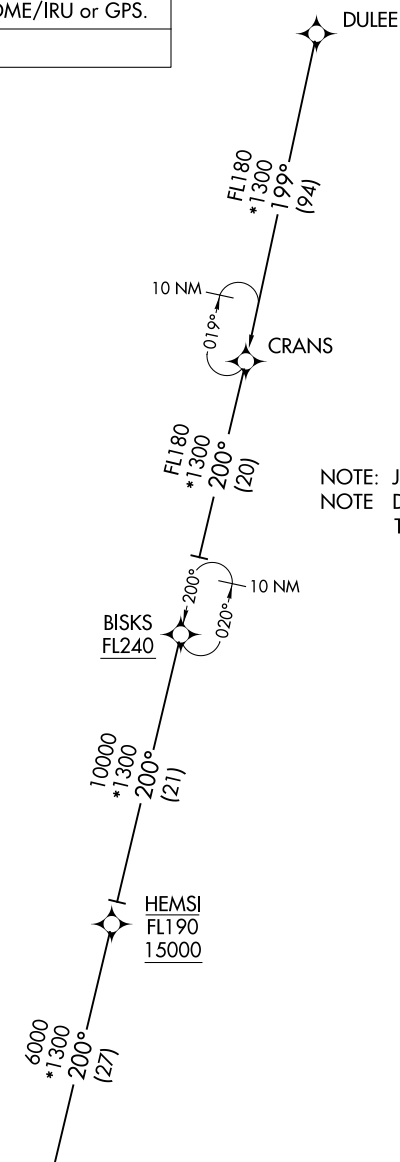

CLMNT TWO ARRIVAL (RNAV) Transition Routes

WEST PALM BEACH, FLORIDA

RNAV 1 - DME/DME/IRU or GPS.

RADAR required.

PALM BEACH APP CON
124.6 317.4
F45 CTAF
123.075
PBI D-ATIS
123.75

NOTE: Jet aircraft only.
NOTE: Do not file CRANS, BISKI Transitions-
To be assigned by ATC

See following page
for arrival routes.

NOTE: Chart not to scale.

(CONTINUED ON FOLLOWING PAGE)

BISKI TRANSITION (BISKI.CLMNT2)
CRANS TRANSITION (CRANS.CLMNT2)
DULEE TRANSITION (DULEE.CLMNT2)

SE-3, 23 MAR 2023 to 20 APR 2023

SE-3, 23 MAR 2023 to 20 APR 2023