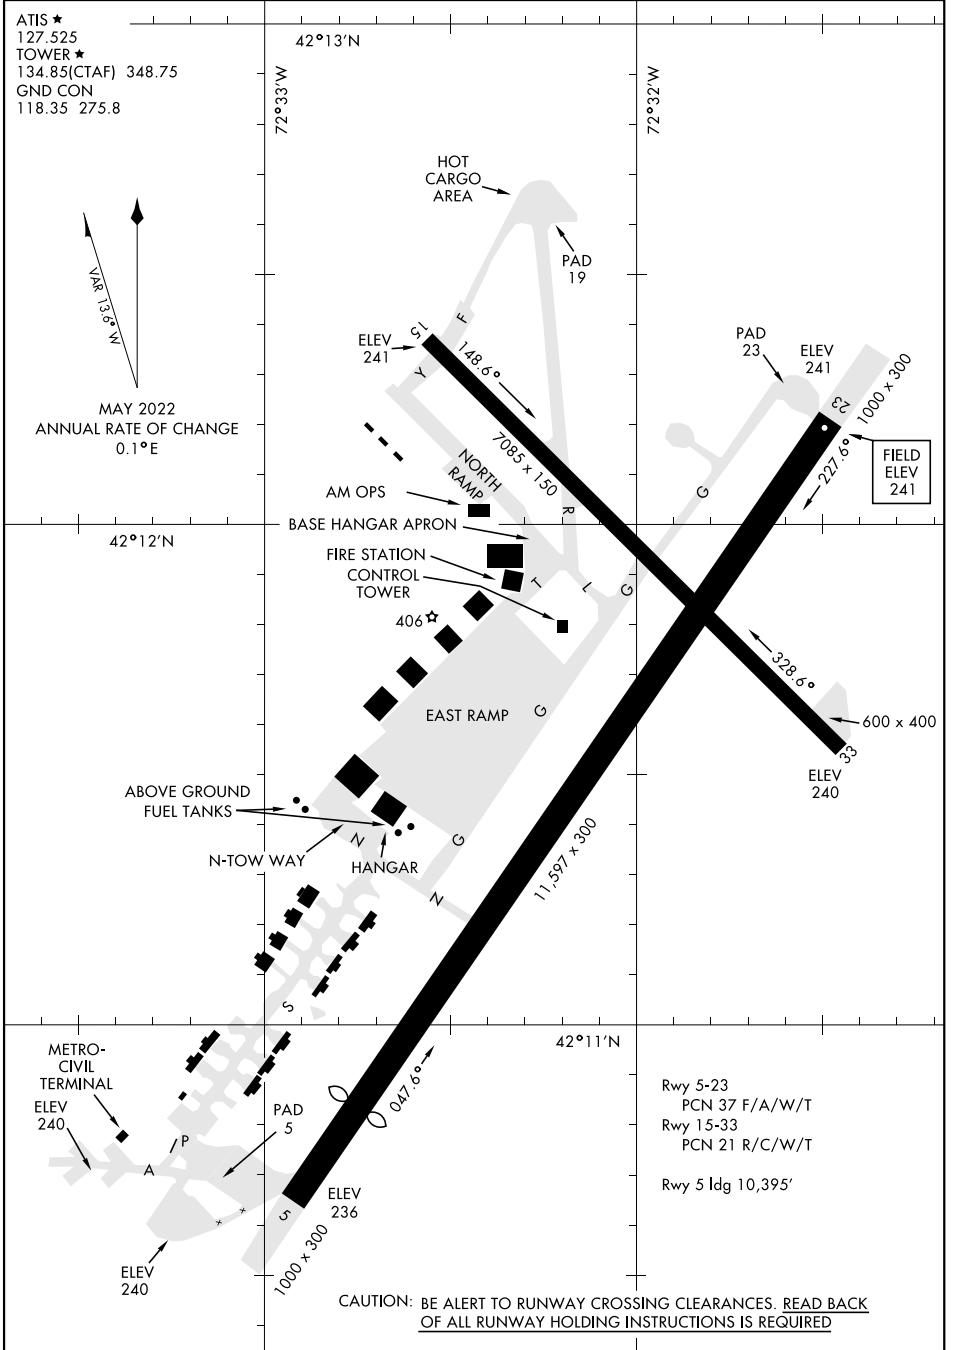

AIRPORT DIAGRAM

AL-447 [USAF]

WESTOVER ARB/METROPOLITAN (KCEF)

SPRINGFIELD/CHICOPEE, MASSACHUSETTS

ATIS ★
 127.525
 TOWER ★
 134.85(CTAF) 348.75
 GND CON
 118.35 275.8

MAY 2022
 ANNUAL RATE OF CHANGE
 0.1° E

NE-1, 23 MAR 2023 to 20 APR 2023

NE-1, 23 MAR 2023 to 20 APR 2023

CAUTION: BE ALERT TO RUNWAY CROSSING CLEARANCES. READ BACK
 OF ALL RUNWAY HOLDING INSTRUCTIONS IS REQUIRED

AIRPORT DIAGRAM

SPRINGFIELD/CHICOPEE, MASSACHUSETTS
 WESTOVER ARB/METROPOLITAN (KCEF)