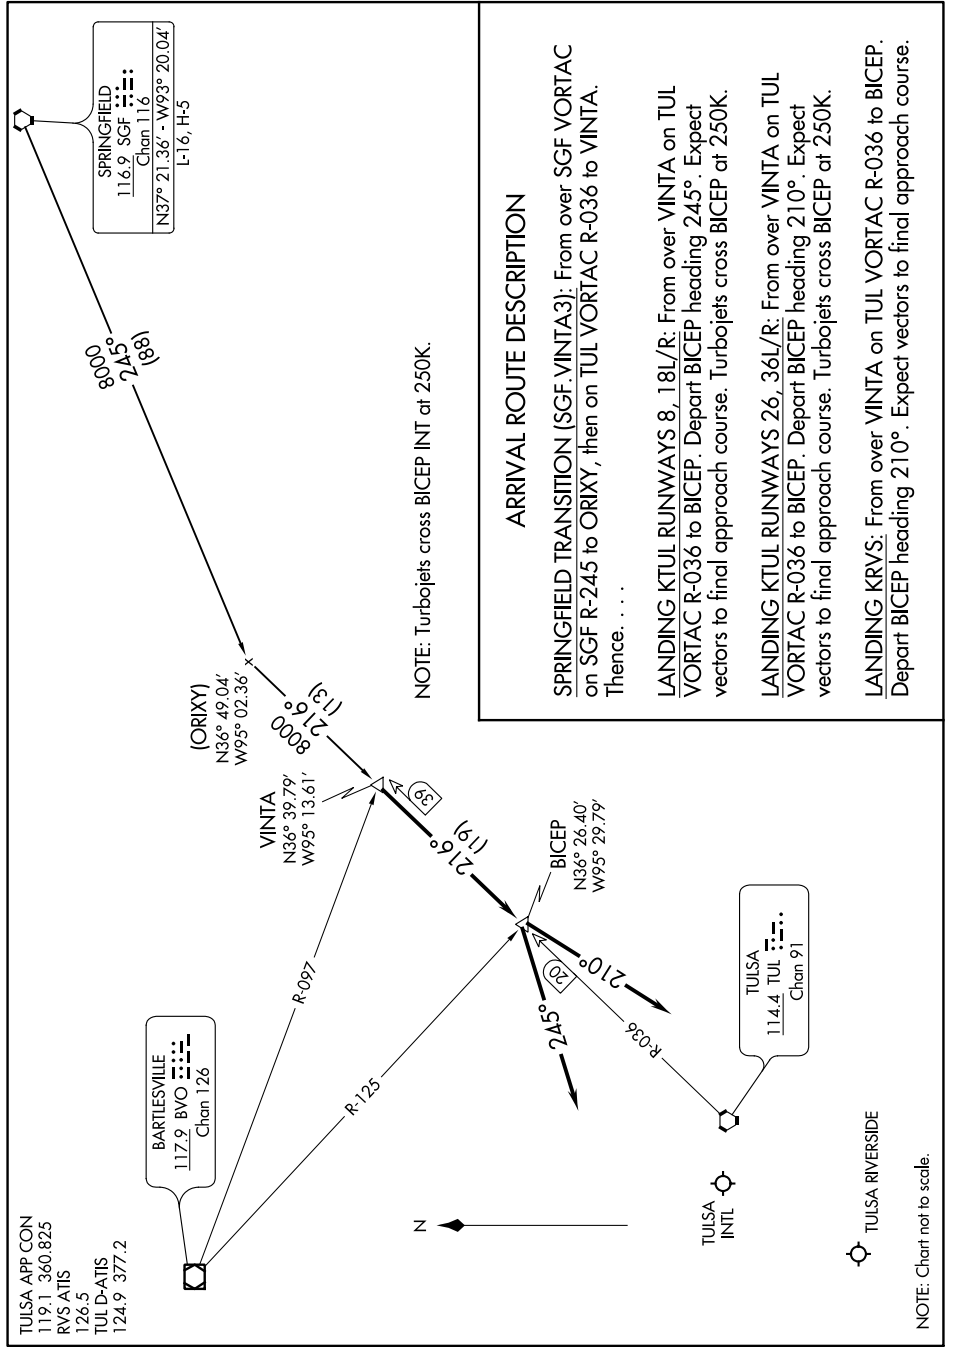

VINTA THREE ARRIVAL

TULSA, OKLAHOMA

SC-1, 23 MAR 2023 to 20 APR 2023

TULSA APP CON
119.1 360.825
RVS ATIS
126.5
TUL D-ATIS
124.9 377.2

BARTLESVILLE
117.9 BVO
Chan 126

SPRINGFIELD
116.9 SGF
Chan 116
N37° 21.36' - W93° 20.04'
L-16, H-5

TULSA
114.4 TUL
Chan 91

TULSA INTL

NOTE: Chart not to scale.

SC-1, 23 MAR 2023 to 20 APR 2023