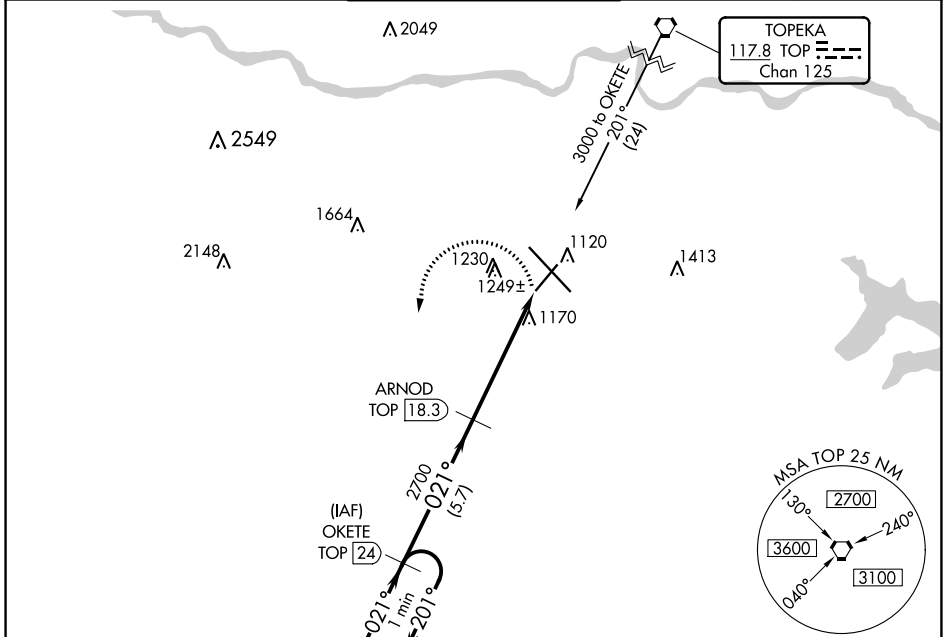

VORTAC TOP 117.8 Chan 125	APP CRS 021°	Rwy Idg TDZE Apt Elev	7001 1078 1078
---	------------------------	-----------------------------	---

VOR/DME or TACAN RWY 3

TOPEKA RGNL (F/OE)

MISSED APPROACH: Climbing left turn to 3000 via TOP R-201 to OKETE/24 DME and hold.

CATEGORY	A	B	C	D
S-3	1520-1	442 (500-1)	1520-1 $\frac{3}{8}$	442 (500-1 $\frac{3}{8}$)
CIRCLING	1520-1 442 (500-1)	1580-1 502 (600-1)	1580-1 $\frac{1}{2}$ 502 (600-1 $\frac{1}{2}$)	1700-2 622 (700-2)

NC-2, 23 MAR 2023 to 20 APR 2023

NC-2, 23 MAR 2023 to 20 APR 2023