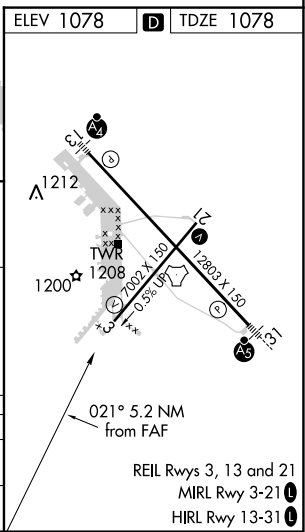

VORTAC TOP 117.8 Chan 125	APP CRS 021°	Rwy Idg TDZE Apt Elev	7001 1078 1078
---	------------------------	-----------------------------	---

VOR/DME or TACAN RWY 3

TOPEKA RGNL (F/OE)

MISSED APPROACH: Climbing left turn to 3000 via TOP R-201 to OKETE/24 DME and hold.

ATIS 128.25	KANSAS CITY CENTER 123.8 343.7	FORBES TOWER* 120.8 (CTAF) 340.2	GND CON 118.425 275.8	UNICOM 122.95
-----------------------	--	--	---------------------------------	-------------------------

CATEGORY	A	B	C	D
S-3	1520-1	442 (500-1)	1520-1 $\frac{3}{8}$	442 (500-1 $\frac{3}{8}$)
CIRCLING	1520-1 442 (500-1)	1580-1 502 (600-1)	1580-1 $\frac{1}{2}$ 502 (600-1 $\frac{1}{2}$)	1700-2 622 (700-2)

NC-2, 23 MAR 2023 to 20 APR 2023