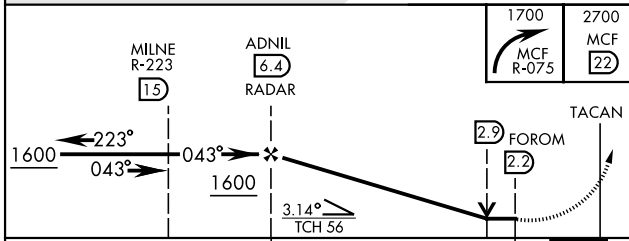

# TACAN RWY 5

TACAN MCF Chan <b>47</b>	APCH CRS <b>043°</b>	Rwy Idg <b>11,421</b> TDZE <b>10</b> Arprt Elev <b>14</b>
-----------------------------	-------------------------	---

AL-418 [USAF]

MACDILL AFB (KMCF)

\*When ALS inop, increase CAT AB RVR to 55, vis to 1 mile; CAT CDE RVR to 60, vis to 1½ miles.  
\*\* Circling not authorized NW of Rwy 5-23.

† MISSED APPROACH: Climb to 2700 via MCF R-075 to 22 DME and hold. Cross 8 DME at 1700.

CATEGORY	A	B	C	D	E
S-5*	420/24 410 (500-½)		420/40 410 (500-¾)		
CIRCLING**	500-1 486 (500-1)	540-1 526 (600-1)	540-1½ 526 (600-1½)	580-2 566 (600-2)	1020-3 1006 (1100-3)

# TACAN RWY 5

SE-3, 23 MAR 2023 to 20 APR 2023

SE-3, 23 MAR 2023 to 20 APR 2023