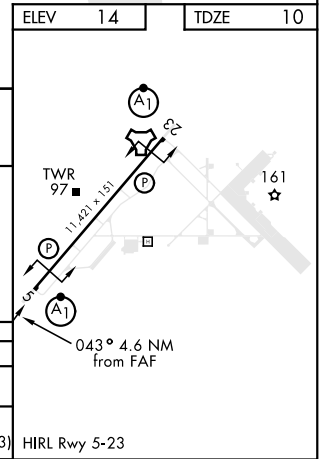

# TACAN RWY 5

TACAN MCF Chan <b>47</b>	APCH CRS <b>043°</b>	Rwy Idg <b>11,421</b> TDZE <b>10</b> Arprt Elev <b>14</b>
-----------------------------	-------------------------	---

AL-418 [USAF]

MACDILL AFB (KMCF)

\*When ALS inop, increase CAT AB RVR to 55, vis to 1 mile; CAT CDE RVR to 60, vis to 1½ miles.  
\*\* Circling not authorized NW of Rwy 5-23.

† MISSED APPROACH: Climb to 2700 via MCF R-075 to 22 DME and hold. Cross 8 DME at 1700.

CATEGORY	A	B	C	D	E
S-5*	420/24 410 (500-½)		420/40 410 (500-¾)		
CIRCLING**	500-1 486 (500-1)	540-1 526 (600-1)	540-1½ 526 (600-1½)	580-2 566 (600-2)	1020-3 1006 (1100-3)

# TACAN RWY 5

SE-3, 23 MAR 2023 to 20 APR 2023

SE-3, 23 MAR 2023 to 20 APR 2023