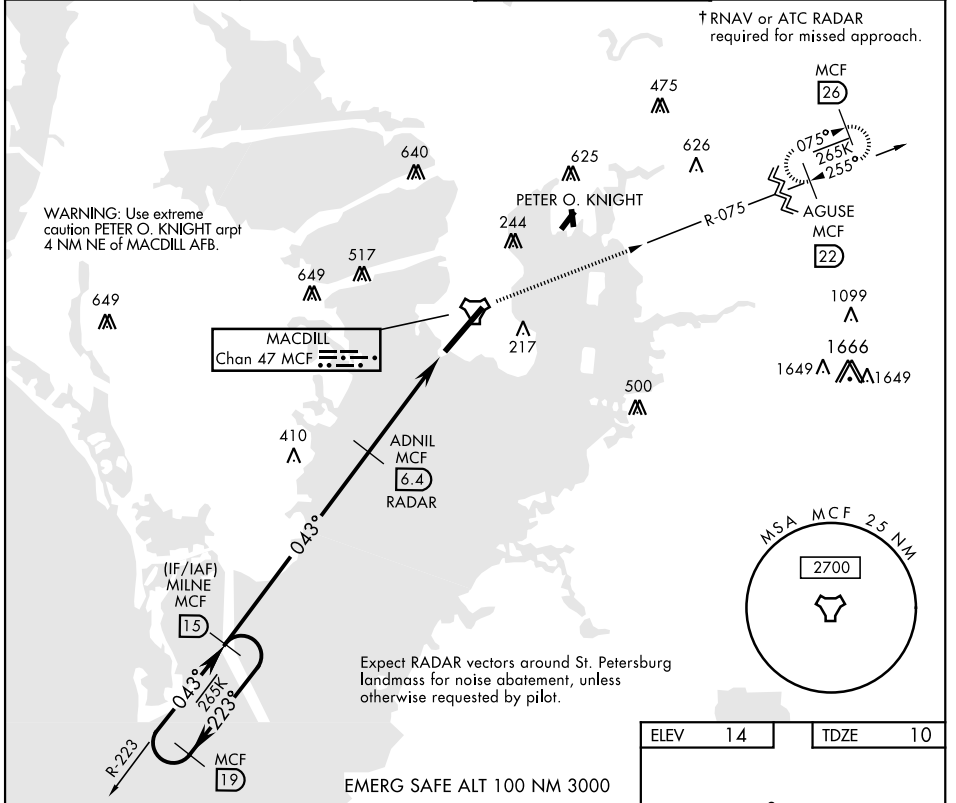

TACAN RWY 5

TACAN MCF Chan 47	APCH CRS 043°	Rwy Idg 11,421 TDZE 10 Arprt Elev 14

AL-418 [USAF]

MACDILL AFB (KMCF)

*When ALS inop, increase CAT AB RVR to 55, vis to 1 mile; CAT CDE RVR to 60, vis to 1½ miles.
** Circling not authorized NW of Rwy 5-23.

† MISSED APPROACH: Climb to 2700 via MCF R-075 to 22 DME and hold. Cross 8 DME at 1700.

ATIS 133.825 270.1	TAMPA APP CON 124.95 354.0	TOWER 120.175 294.7	GND CON 118.575 275.8

CATEGORY	A	B	C	D	E
S-5*	420/24 410 (500-½)		420/40 410 (500-¾)		
CIRCLING**	500-1 486 (500-1)	540-1 526 (600-1)	540-1½ 526 (600-1½)	580-2 566 (600-2)	1020-3 1006 (1100-3)

TACAN RWY 5

SE-3, 23 MAR 2023 to 20 APR 2023

SE-3, 23 MAR 2023 to 20 APR 2023