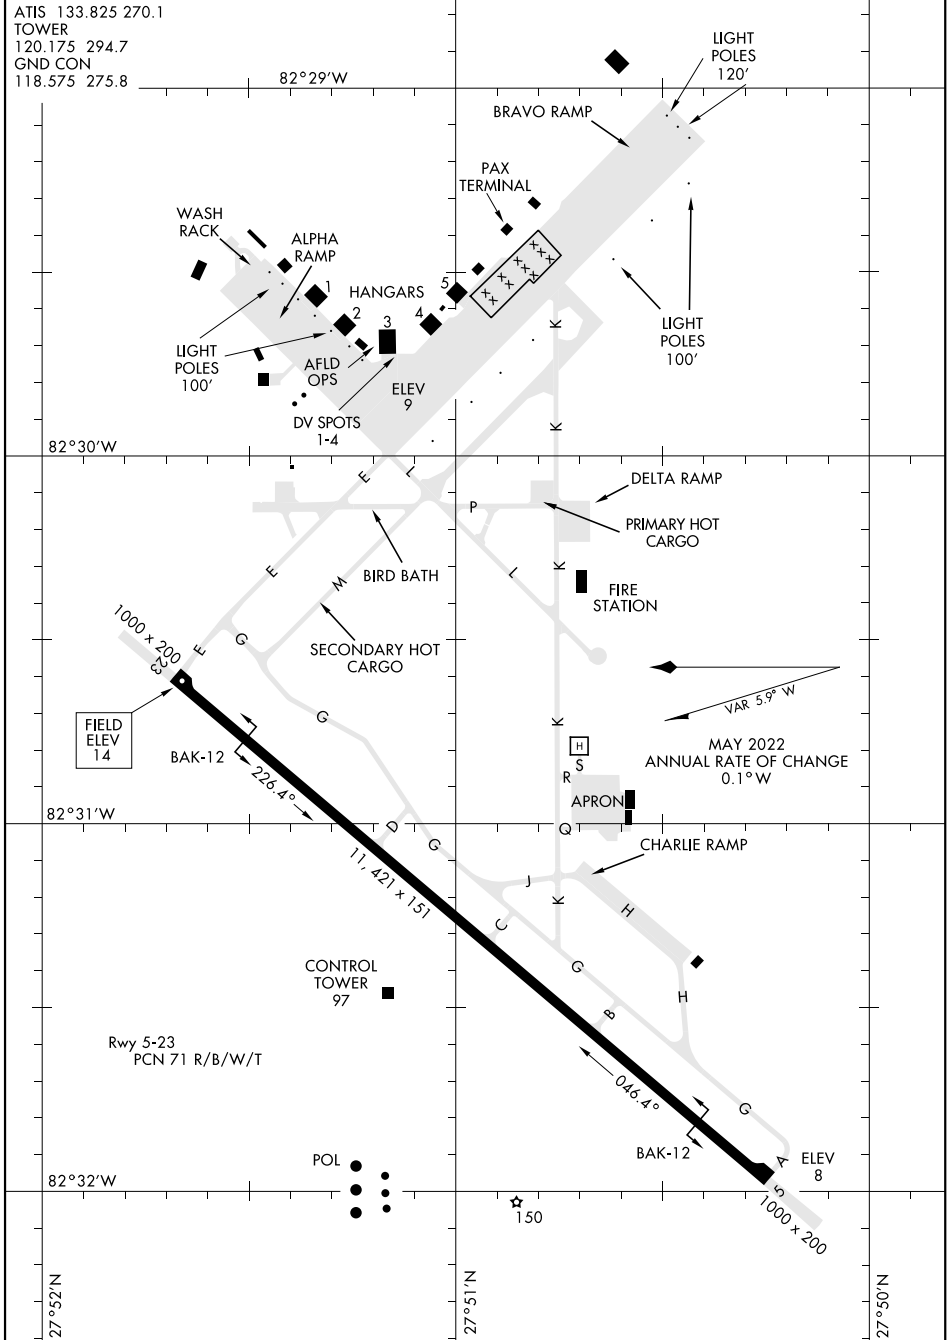

AIRPORT DIAGRAM

AL-418 [USAF]

MACDILL AFB (KMCF)

TAMPA, FLORIDA

ATIS 133.825 270.1
 TOWER
 120.175 294.7
 GND CON
 118.575 275.8

SE-3, 23 MAR 2023 to 20 APR 2023

SE-3, 23 MAR 2023 to 20 APR 2023

AIRPORT DIAGRAM

TAMPA, FLORIDA
MACDILL AFB (KMCF)