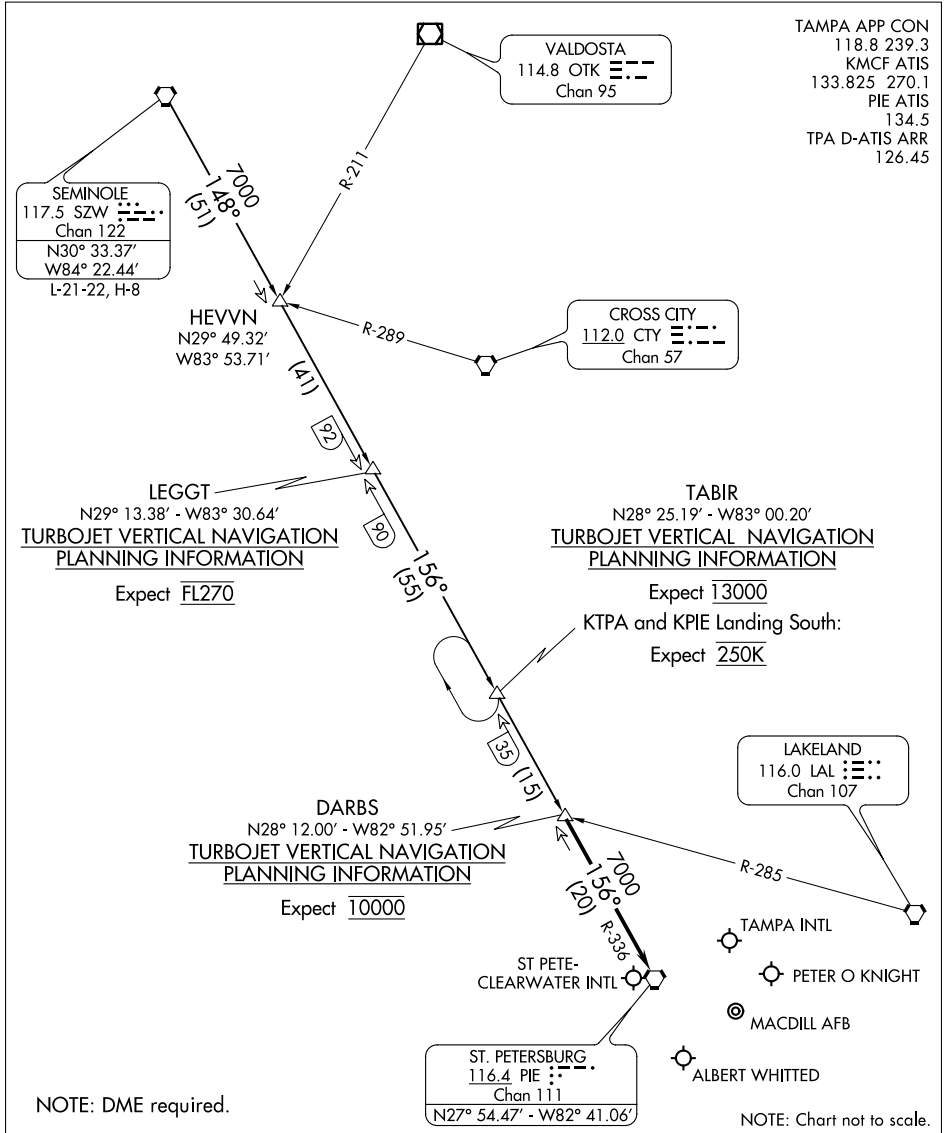

DARBS THREE ARRIVAL

TAMPA, FLORIDA

SE-3, 23 MAR 2023 to 20 APR 2023

SE-3, 23 MAR 2023 to 20 APR 2023

ARRIVAL ROUTE DESCRIPTION

SEMINOLE TRANSITION (SZW.DARBS3): From over SZW VORTAC on SZW R-148 and PIE R-336 to DARBS INT. Thence. . . .

. . . .from over DARBS INT on PIE R-336 to PIE VORTAC. Expect RADAR vectors to final approach course.

LOST COMMUNICATIONS: STANDARD.

DARBS THREE ARRIVAL

TAMPA, FLORIDA