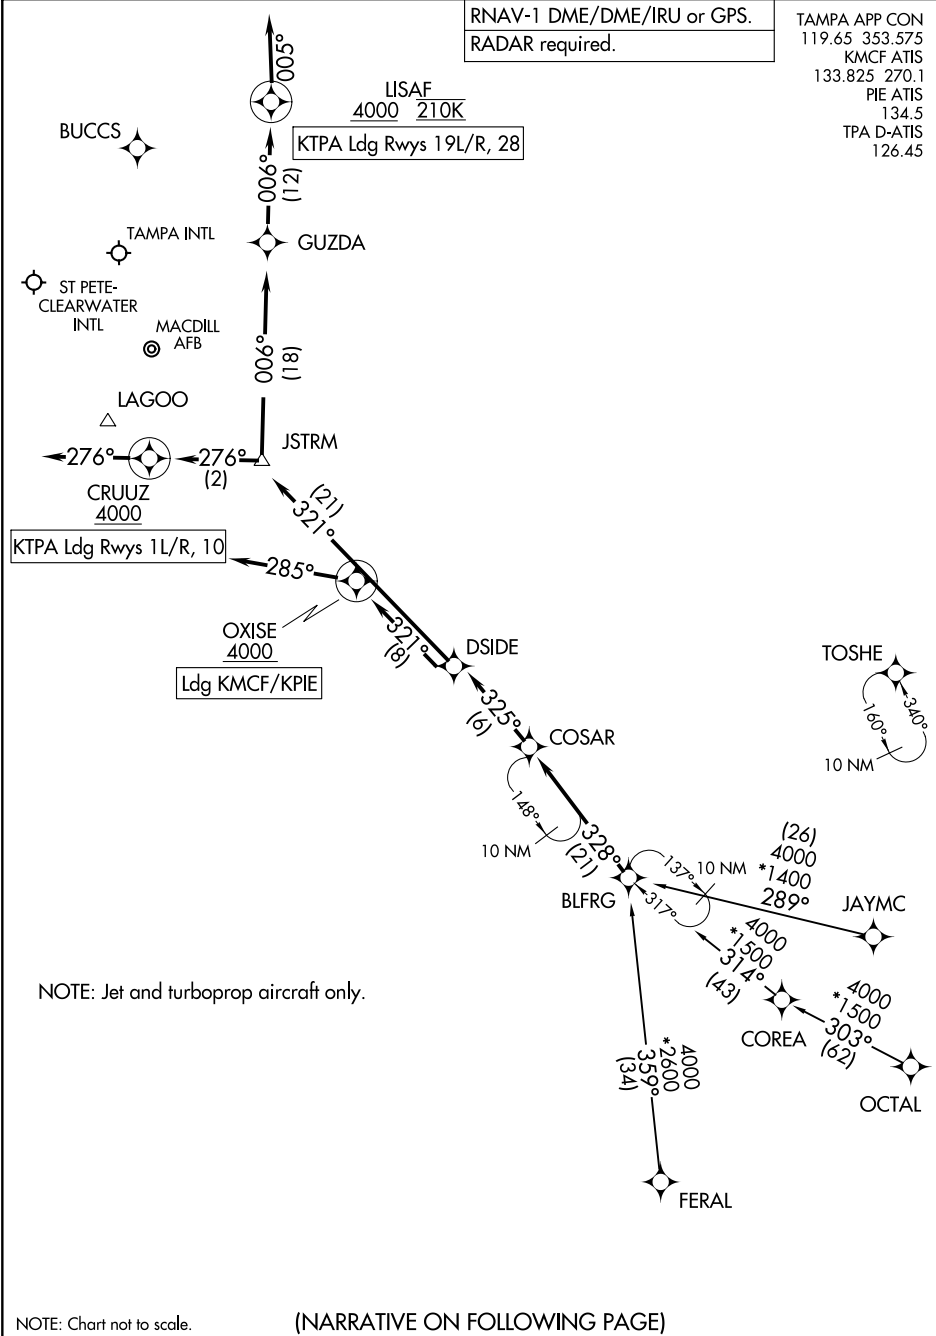

BLFRG TWO ARRIVAL (RNAV)

TAMPA, FLORIDA

RNAV-1 DME/DME/IRU or GPS.
RADAR required.

TAMPA APP CON
119.65 353.575
KMCF ATIS
133.825 270.1
PIE ATIS
134.5
TPA D-ATIS
126.45

SE-3, 23 MAR 2023 to 20 APR 2023

SE-3, 23 MAR 2023 to 20 APR 2023

(NARRATIVE ON FOLLOWING PAGE)

BLFRG TWO ARRIVAL (RNAV)

TAMPA, FLORIDA