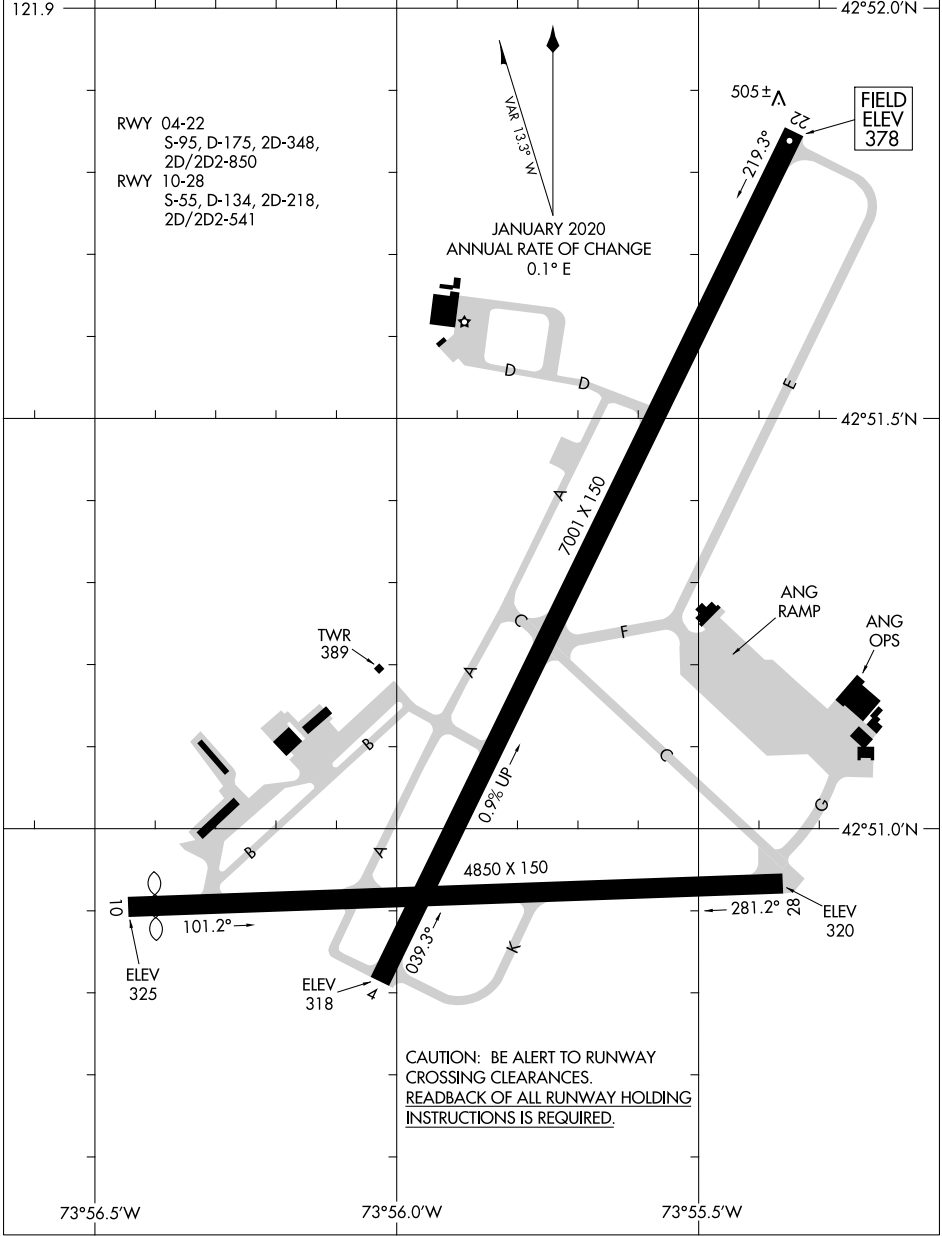

# AIRPORT DIAGRAM

AL-382 (FAA)

SCHENECTADY COUNTY (SCH)  
SCHENECTADY, NEW YORK

AWOS-3  
119.275  
SCHENECTADY TOWER ★  
121.3 321.1  
GND CON  
121.9

RWY 04-22  
S-95, D-175, 2D-348,  
2D/2D2-850  
RWY 10-28  
S-55, D-134, 2D-218,  
2D/2D2-541

**CAUTION: BE ALERT TO RUNWAY CROSSING CLEARANCES. READBACK OF ALL RUNWAY HOLDING INSTRUCTIONS IS REQUIRED.**

NE-2, 23 MAR 2023 to 20 APR 2023

NE-2, 23 MAR 2023 to 20 APR 2023