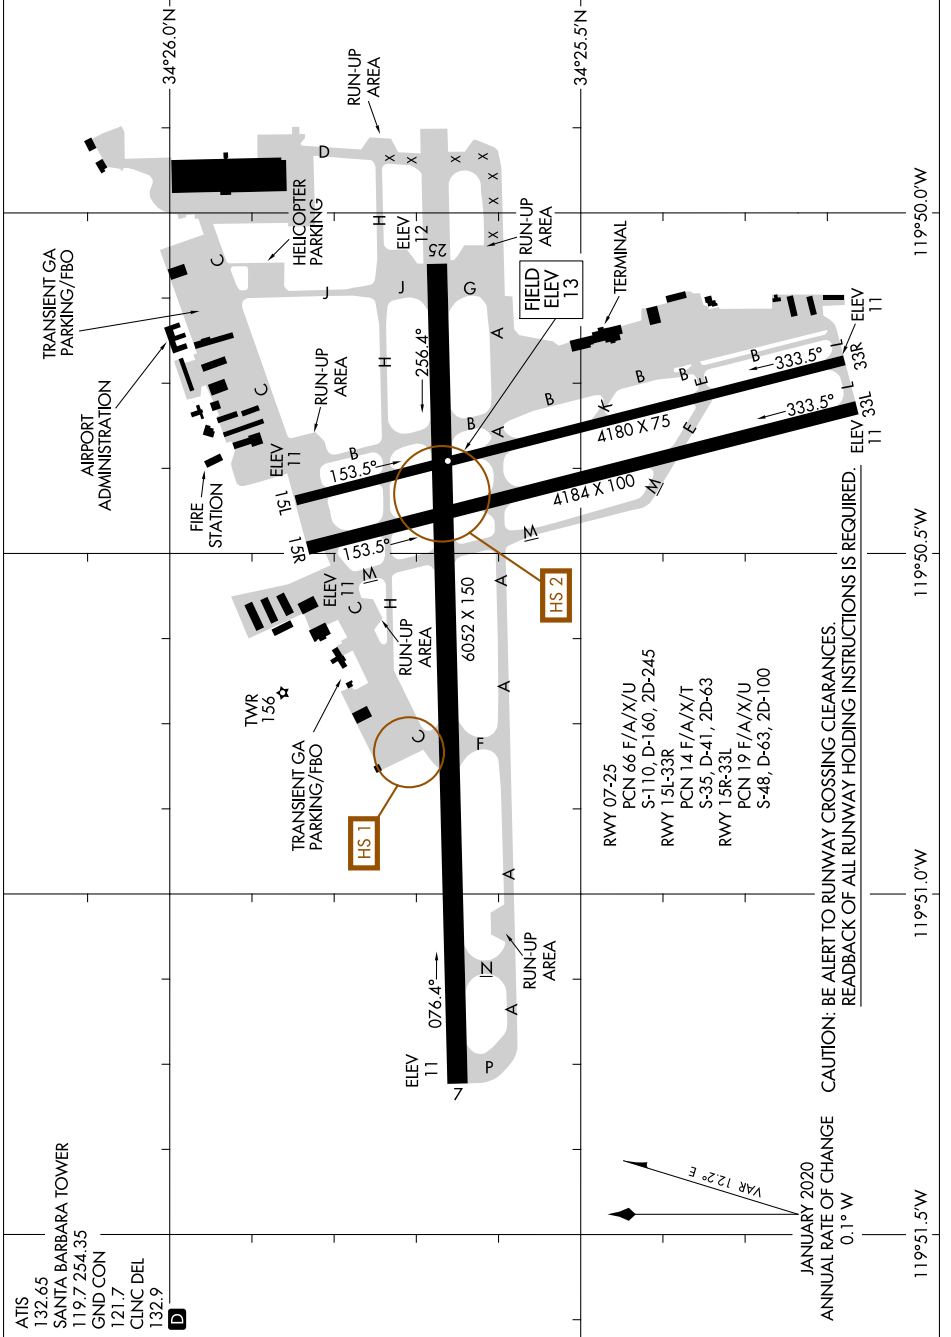

# AIRPORT DIAGRAM

AL-378 (FAA)

SANTA BARBARA MUNI (SBA)  
SANTA BARBARA, CALIFORNIA

SW-3, 23 MAR 2023 to 20 APR 2023

SW-3, 23 MAR 2023 to 20 APR 2023

JANUARY 2020  
ANNUAL RATE OF CHANGE  
0.1° W

CAUTION: BE ALERT TO RUNWAY CROSSING CLEARANCES.  
READBACK OF ALL RUNWAY HOLDING INSTRUCTIONS IS REQUIRED.