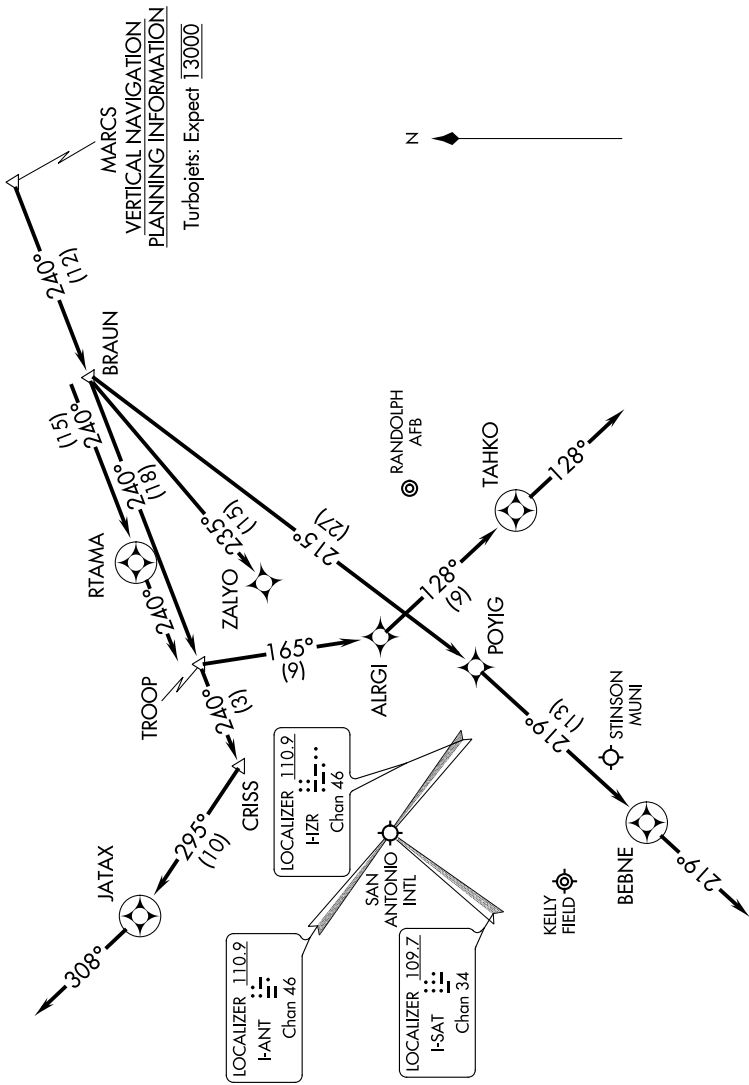

# BRAUN THREE ARRIVAL (RNAV) Arrival Routes

SAN ANTONIO, TEXAS

SAN ANTONIO APP CON  
 127.1 269.1  
 KRND ATIS ★  
 290.525  
 SAT D-ATIS  
 118.9  
 SKF ATIS  
 120.45 273.5  
 SSF ATIS  
 128.8

NOTE: Chart not to scale

SC-3, 23 MAR 2023 to 20 APR 2023

NOTE: RADAR required.

NOTE: RNAV 1.

NOTE: DME/DME/IRU or GPS required.

NOTE: WAILN Transition for Houston Terminal Area Departures only.

(NARRATIVE ON FOLLOWING PAGE)

SC-3, 23 MAR 2023 to 20 APR 2023

# BRAUN THREE ARRIVAL (RNAV) Arrival Routes

SAN ANTONIO, TEXAS