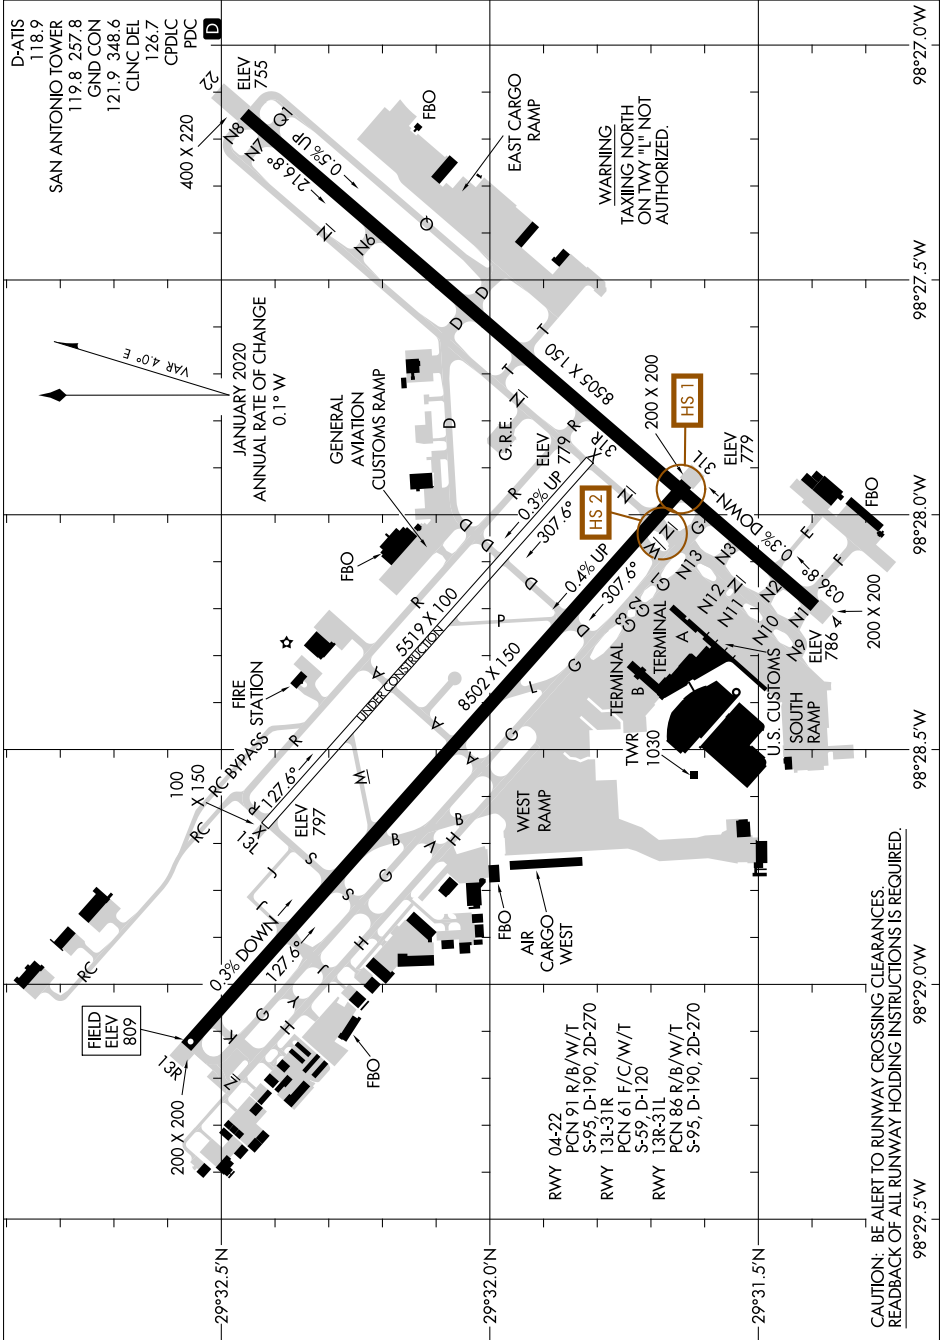

# AIRPORT DIAGRAM

AL-369 (FAA)

## SAN ANTONIO INTL (SAT)

SAN ANTONIO, TEXAS

SC-3, 23 MAR 2023 to 20 APR 2023

SC-3, 23 MAR 2023 to 20 APR 2023

# AIRPORT DIAGRAM

SAN ANTONIO, TEXAS

## SAN ANTONIO INTL (SAT)