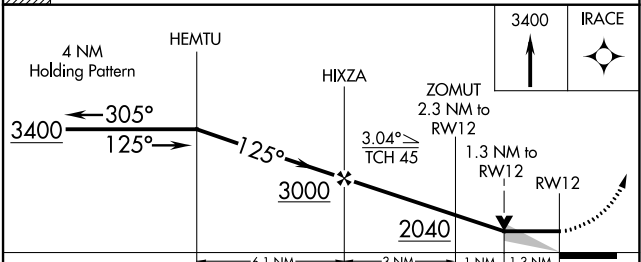

APP CRS 125°	Rwy Idg TDZE Apt Elev	6510 1265 1288
------------------------	-----------------------------	---

RNAV (GPS) RWY 12

SALINA RGNL (SLN)

⚠ Circling NA for Cat D southwest of runway 12-30.
⚠ DME/DME RNP-0.3 NA.

MISSED APPROACH: Climb to 3400 direct IRACE and hold.

ATIS 120.15	KANSAS CITY CENTER 134.9 363.2	SALINA TOWER * 119.3 (CTAF) 0 257.7	GND CON 121.9 397.9	UNICOM 122.95
-----------------------	--	---	-------------------------------	-------------------------