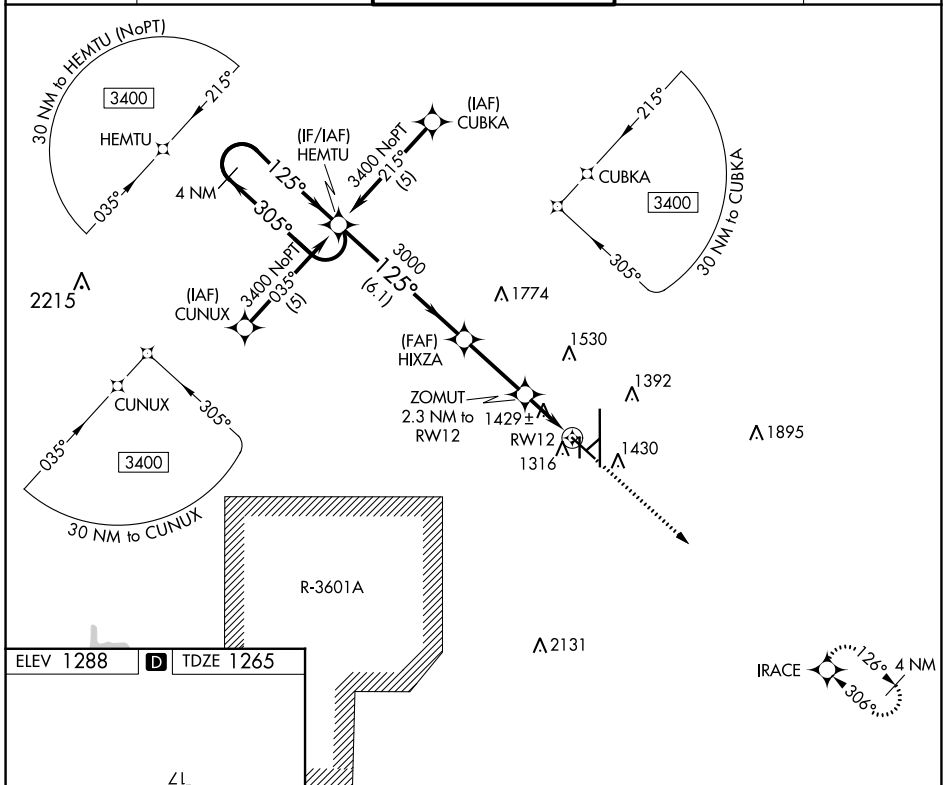

APP CRS 125°	Rwy Idg TDZE Apt Elev	6510 1265 1288
------------------------	-----------------------------	---

RNAV (GPS) RWY 12

SALINA RGNL (SLN)

⚠ Circling NA for Cat D southwest of runway 12-30.
⚠ DME/DME RNP-0.3 NA.

MISSED APPROACH: Climb to 3400 direct IRACE and hold.

ATIS 120.15	KANSAS CITY CENTER 134.9 363.2	SALINA TOWER * 119.3 (CTAF) 0 257.7	GND CON 121.9 397.9	UNICOM 122.95
-----------------------	--	---	-------------------------------	-------------------------

CATEGORY	A	B	C	D
LNAV MDA	1700-1	435 (500-1)	1700-1¼ 435 (500-1½)	1700-1½ 435 (500-1½)
CIRCLING	1820-1 532 (600-1)	1840-1 552 (600-1)	1860-1½ 572 (600-1½)	1860-2 572 (600-2)

NC-2, 23 MAR 2023 to 20 APR 2023