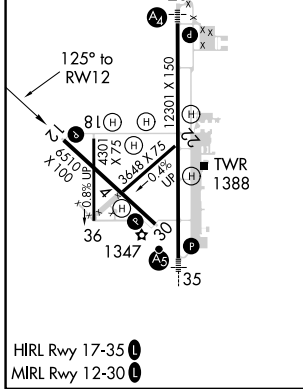

APP CRS 125°	Rwy Idg TDZE Apt Elev	6510 1265 1288
------------------------	-----------------------------	---

RNAV (GPS) RWY 12

SALINA RGNL (SLN)

⚠ Circling NA for Cat D southwest of runway 12-30.
⚠ DME/DME RNP-0.3 NA.

MISSED APPROACH: Climb to 3400 direct IRACE and hold.

ATIS 120.15	KANSAS CITY CENTER 134.9 363.2	SALINA TOWER * 119.3 (CTAF) 0 257.7	GND CON 121.9 397.9	UNICOM 122.95
-----------------------	--	---	-------------------------------	-------------------------

CATEGORY	A	B	C	D
LNAV MDA	1700-1	435 (500-1)	1700-1¼ 435 (500-1½)	1700-1½ 435 (500-1½)
CIRCLING	1820-1 532 (600-1)	1840-1 552 (600-1)	1860-1½ 572 (600-1½)	1860-2 572 (600-2)

NC-2, 23 MAR 2023 to 20 APR 2023